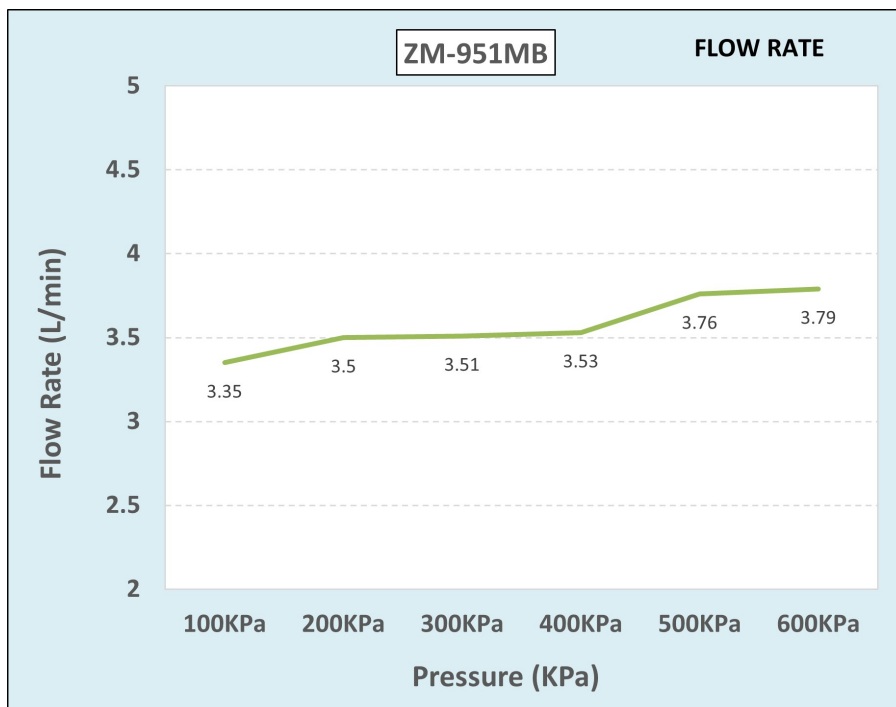

Cobra Zambezi Matte Black Basin Mixer Standard

Range: Zambezi Matte Black
Description: Zambezi pillar type single lever basin mixer flow rate restricted to 3.6 ltrs/ min
G1/2 female connection ends matt black
Product Code: ZM-951MB
ERP Code: 110562K000
Barcode: 6002194159445
Product Features: Cobra EcoMind, Cobra TeamAssist, 10 Year Warranty, DZR Brass, JaswicApproved, 2 years on coating
Dimensions: (l) 180mm x (w) 165mm x (h) 80mm
Package Weight: 0.94

Product Images

Flow Chart