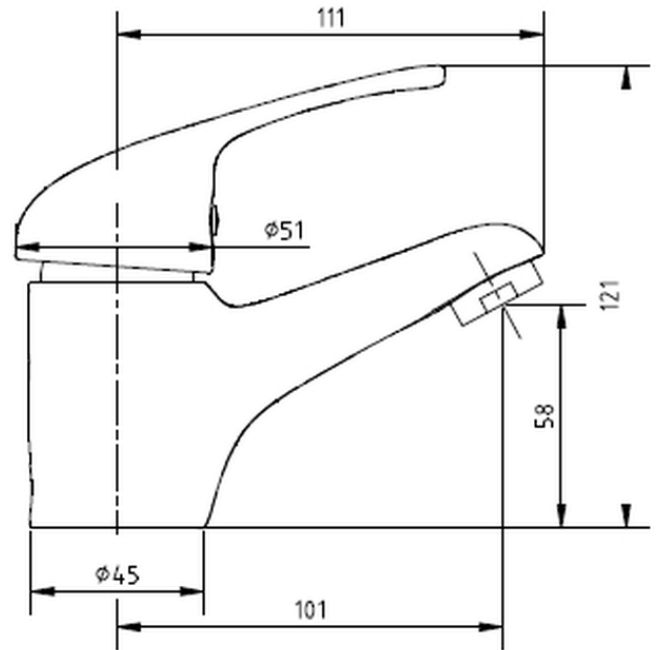

# Cobra Zambezi Matte Black Basin Mixer Standard

**Range:** Zambezi Matte Black  
**Description:** Zambezi pillar type single lever basin mixer flow rate restricted to 3.6 ltrs/ min  
G1/2 female connection ends matt black  
**Product Code:** ZM-951MB  
**ERP Code:** 110562K000  
**Barcode:** 6002194159445  
**Product Features:** Cobra EcoMind, Cobra TeamAssist, 10 Year Warranty, DZR Brass, JaswicApproved, 2 years on coating  
**Dimensions:** (l) 180mm x (w) 165mm x (h) 80mm  
**Package Weight:** 0.94

## Product Images