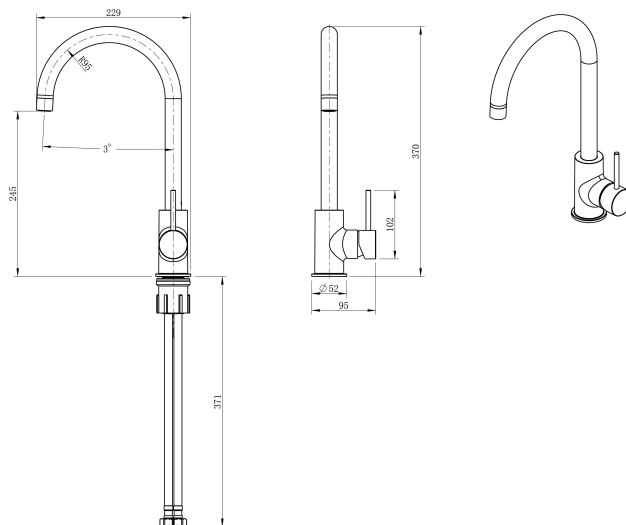

Cobra Tigris Cobra Tigris Pillar Type Sink Mixer MB

Range: Tigris
Description: Cobra Tigris Sink Mixer Pillar Type, 1/2 FI, Zinc alloy body+PPA insert, 35mm cartridge, Neoperl aerator core, Stainless Steel 201 outlet tube, Stainless Steel 304 M10xG1/2 X 38.6CM inlet hoses, Thread tube fixing set, Flow rate 12.73 l/min @300kPa, Matte Black.
Product Code: TG-970MB
ERP Code: 137060K000
Barcode: 6002194165798
Product Features: Cobra FeatherTouch, Cobra TeamAssist, 10 Year Warranty, 2 years on coating, New Tigris
Dimensions: (l) 250mm x (w) 490mm x (h) 65mm
Package Weight: 1.34

Product Images

MOT

Cobra FeatherTouch

Cobra TeamAssist

2 years on coating

10 Year Warranty