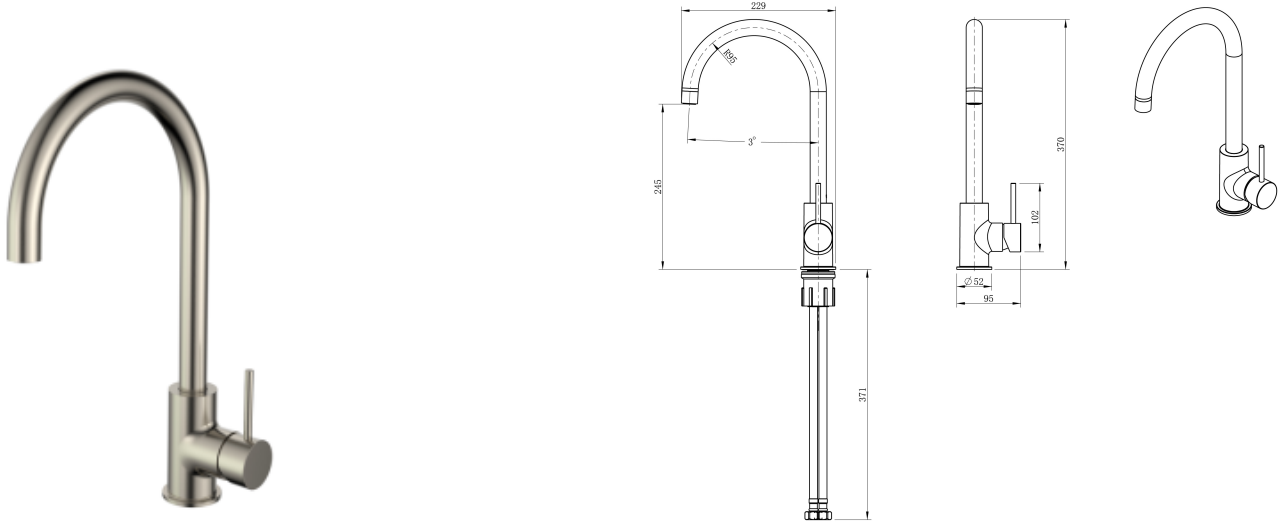

Cobra Tigris Cobra Tigris Pillar Type Sink Mixer BN

Range: Tigris
Description: Cobra Tigris Sink Mixer Pillar Type, 1/2 FI, Zinc alloy body+PPA insert, 35mm cartridge, Neoperl aerator core, Stainless Steel 201 outlet tube, Stainless Steel 304 M10xG1/2 X 38.6CM inlet hoses, Thread tube fixing set, Flow rate 12.73 l/min @300kPa, Brushed Nickel.
Product Code: TG-970BN
ERP Code: 137076EN00
Barcode: 6002194165958
Product Features: Cobra FeatherTouch, Cobra TeamAssist, 10 Year Warranty, 2 years on coating, New Tigris
Dimensions: (l) 250mm x (w) 490mm x (h) 65mm
Package Weight: 1.34

Product Images

MOT

Cobra FeatherTouch

Cobra TeamAssist

2 years on coating

10 Year Warranty