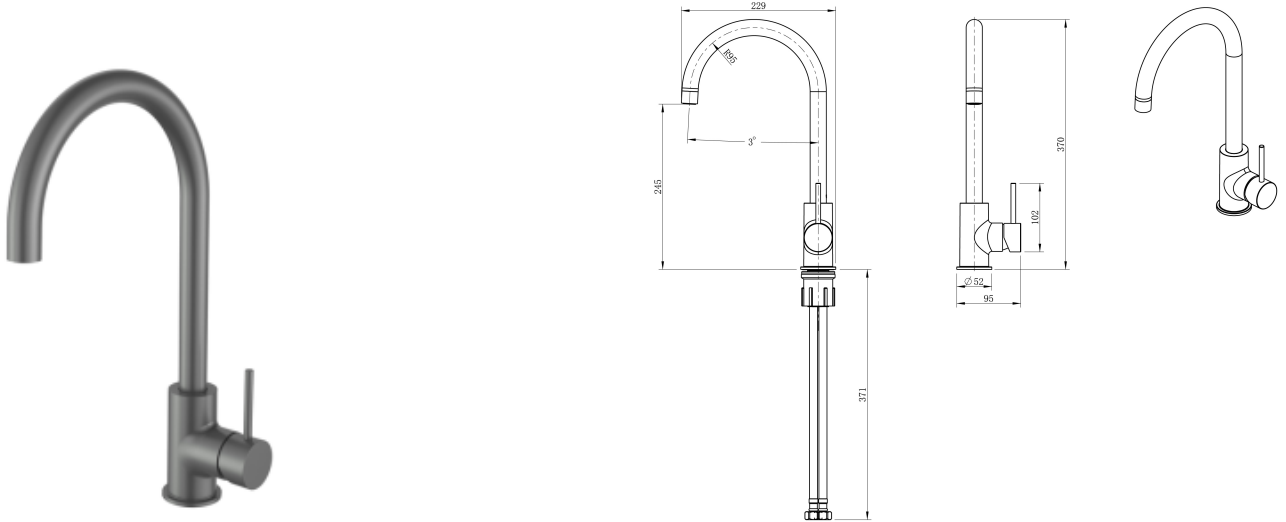

Cobra Tigris Cobra Tigris Pillar Type Sink Mixer BGG

Range: Tigris
Description: Cobra Tigris Sink Mixer Pillar Type, 1/2 FI, Zinc alloy body+PPA insert, 35mm cartridge, Neoperl aerator core, Stainless Steel 201 outlet tube, Stainless Steel 304 M10xG1/2 X 38.6CM inlet hoses, Thread tube fixing set, Flow rate 12.73 l/min @300kPa, Brushed Gun Grey.
Product Code: TG-970BGG
ERP Code: 1370842660
Barcode: 6002194166030
Product Features: Cobra FeatherTouch, Cobra TeamAssist, 10 Year Warranty, 2 years on coating, New Tigris
Dimensions: (l) 250mm x (w) 490mm x (h) 65mm
Package Weight: 1.34

Product Images

MOT

Cobra FeatherTouch

Cobra TeamAssist

2 years on coating

10 Year Warranty