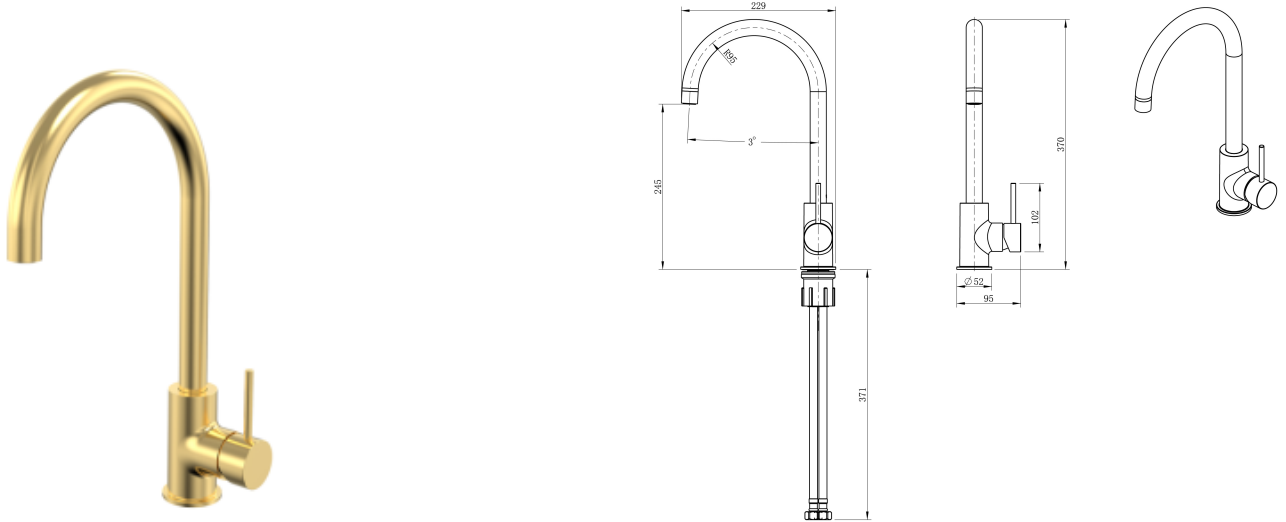

Cobra Tigris Cobra Tigris Pillar Type Sink Mixer BG

Range: Tigris
Description: Cobra Tigris Sink Mixer Pillar Type, 1/2 FI, Zinc alloy body+PPA insert, 35mm cartridge, Neoperl aerator core, Stainless Steel 201 outlet tube, Stainless Steel 304 M10xG1/2 X 38.6CM inlet hoses, Thread tube fixing set, Flow rate 12.73 l/min @300kPa, Brushed Gold.
Product Code: TG-970BG
ERP Code: 137068GN00
Barcode: 6002194165873
Product Features: Cobra FeatherTouch, Cobra TeamAssist, 10 Year Warranty, 2 years on coating, New Tigris
Dimensions: (l) 250mm x (w) 490mm x (h) 65mm
Package Weight: 1.34

Product Images

MOT

Cobra FeatherTouch

Cobra TeamAssist

2 years on coating

10 Year Warranty