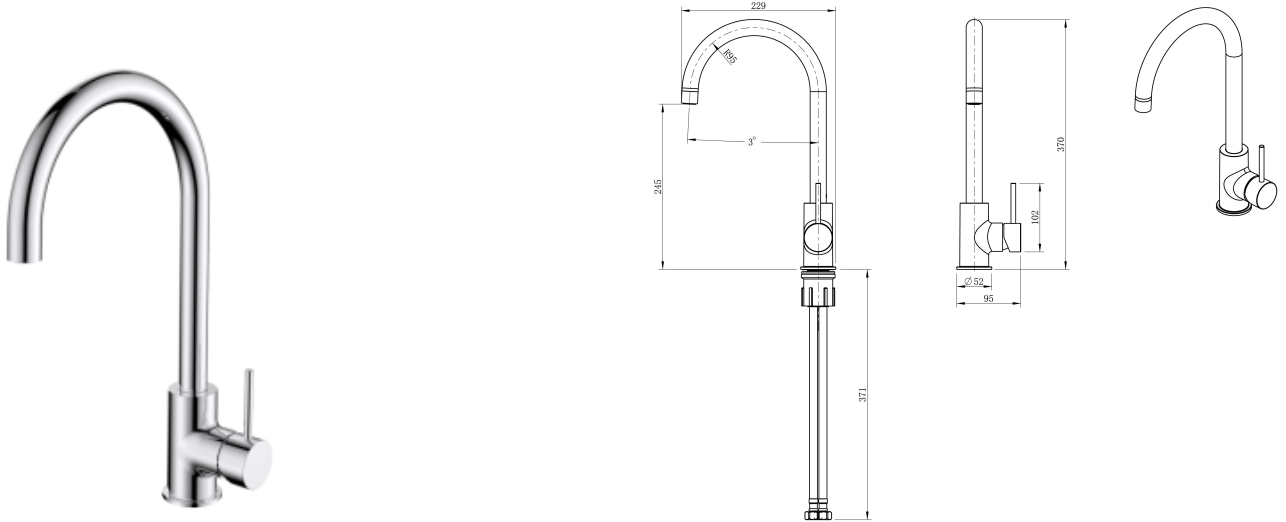

Cobra Tigris Cobra Tigris Pillar Type Sink Mixer CP

Range: Tigris
Description: Cobra Tigris Sink Mixer Pillar Type, 1/2 FI, Zinc alloy body+PPA insert, 35mm cartridge, Neoperl aerator core, Stainless Steel 201 outlet tube, Stainless Steel 304 M10xG1/2 X 38.6CM inlet hoses, Thread tube fixing set, Flow rate 12.73 l/min @300kPa, Chrome.
Product Code: TG-970
ERP Code: 1370520000
Barcode: 6002194165712
Product Features: Cobra PureShine, Cobra FeatherTouch, Cobra TeamAssist, 10 Year Warranty, New Tigris
Dimensions: (l) 250mm x (w) 490mm x (h) 65mm
Package Weight: 1.34

Product Images

MOT

Cobra FeatherTouch

Cobra PureShine

Cobra TeamAssist

10 Year Warranty