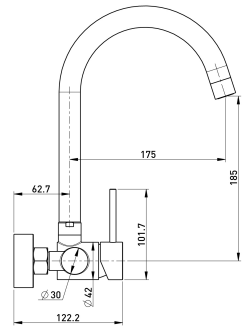

Cobra Tigris Cobra Tigris Wall Type Sink Mixer MB

Range: Tigris
Description: Cobra Tigris Sink Mixer Wall Type, 1/2 FI, Stainless Steel 304 body, 35mm cartridge, Neoperl aerator core, Stainless Steel 304 outlet tube, Stainless Steel 304 S-connector+ Stainless Steel 201 wall cover, Flow rate 14.21 l/min @300kPa, Matte Black.
Product Code: TG-969MB
ERP Code: 137061K000
Barcode: 6002194165804
Product Features: Cobra FeatherTouch, Cobra TeamAssist, 10 Year Warranty, 2 years on coating, New Tigris
Dimensions: (l) 280mm x (w) 210mm x (h) 110mm
Package Weight: 1.39

Product Images

MOT

Cobra FeatherTouch

Cobra TeamAssist

2 years on coating

10 Year Warranty