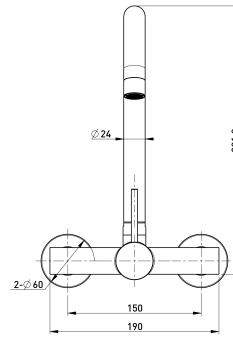

Cobra Tigris Cobra Tigris Wall Type Sink Mixer MB

Range: Tigris
Description: Cobra Tigris Sink Mixer Wall Type, 1/2 FI, Stainless Steel 304 body, 35mm cartridge, Neoperl aerator core, Stainless Steel 304 outlet tube, Stainless Steel 304 S-connector+ Stainless Steel 201 wall cover, Flow rate 14.21 l/min @300kPa, Matte Black.
Product Code: TG-969MB
ERP Code: 137061K000
Barcode: 6002194165804
Product Features: Cobra FeatherTouch, Cobra TeamAssist, 10 Year Warranty, 2 years on coating, New Tigris
Dimensions: (l) 280mm x (w) 210mm x (h) 110mm
Package Weight: 1.39

Product Images

MOT

Cobra FeatherTouch

Cobra TeamAssist

2 years on coating

10 Year Warranty