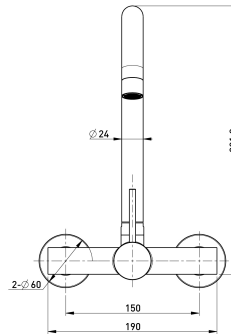

Cobra Tigris Cobra Tigris Wall Type Sink Mixer BN

Range: Tigris
Description: Cobra Tigris Sink Mixer Wall Type, 1/2 FI, Stainless Steel 304 body, 35mm cartridge, Neoperl aerator core, Stainless Steel 304 outlet tube, Stainless Steel 304 S-connector+ Stainless Steel 201 wall cover, Flow rate 14.21 l/min @300kPa, Brushed Nickel.
Product Code: TG-969BN
ERP Code: 137077EN00
Barcode: 6002194165965
Product Features: Cobra FeatherTouch, Cobra TeamAssist, 10 Year Warranty, 2 years on coating, New Tigris
Dimensions: (l) 280mm x (w) 210mm x (h) 110mm
Package Weight: 1.39

Product Images

MOT

Cobra FeatherTouch

Cobra TeamAssist

2 years on coating

10 Year Warranty