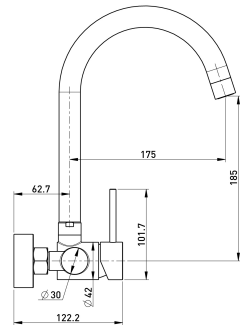

Cobra Tigris Cobra Tigris Wall Type Sink Mixer BN

Range: Tigris
Description: Cobra Tigris Sink Mixer Wall Type, 1/2 FI, Stainless Steel 304 body, 35mm cartridge, Neoperl aerator core, Stainless Steel 304 outlet tube, Stainless Steel 304 S-connector+ Stainless Steel 201 wall cover, Flow rate 14.21 l/min @300kPa, Brushed Nickel.
Product Code: TG-969BN
ERP Code: 137077EN00
Barcode: 6002194165965
Product Features: Cobra FeatherTouch, Cobra TeamAssist, 10 Year Warranty, 2 years on coating, New Tigris
Dimensions: (l) 280mm x (w) 210mm x (h) 110mm
Package Weight: 1.39

Product Images

MOT

Cobra FeatherTouch

Cobra TeamAssist

2 years on coating

10 Year Warranty