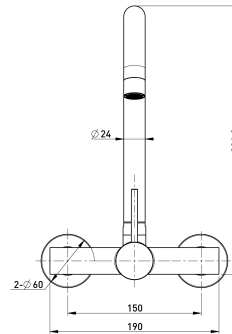

Cobra Tigris Cobra Tigris Wall Type Sink Mixer BGG

Range: Tigris
Description: Cobra Tigris Sink Mixer Wall Type, 1/2 FI, Stainless Steel 304 body, 35mm cartridge, Neoperl aerator core, Stainless Steel 304 outlet tube, Stainless Steel 304 S-connector+ Stainless Steel 201 wall cover, Flow rate 14.21 l/min @300kPa, Brushed Gun Grey.
Product Code: TG-969BGG
ERP Code: 1370852660
Barcode: 6002194166047
Product Features: Cobra FeatherTouch, Cobra TeamAssist, 10 Year Warranty, 2 years on coating, New Tigris
Dimensions: (l) 280mm x (w) 210mm x (h) 110mm
Package Weight: 1.39

Product Images

MOT

Cobra FeatherTouch

Cobra TeamAssist

2 years on coating

10 Year Warranty