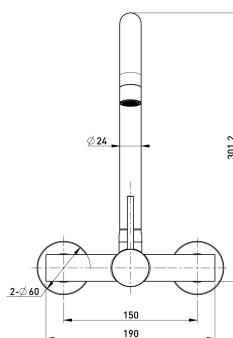

Cobra Tigris Sink Mixer Wall Type

Range: Tigris

Description: Cobra Tigris Sink Mixer Wall Type, 1/2 FI, Stainless Steel 304 body, 35mm cartridge, Neoperl aerator core, Stainless Steel 304 outlet tube, Stainless Steel 304 S-connector+ Stainless Steel 201 wall cover, Flow rate 14.21 l/min @300kPa, Brushed Gun Grey. Care & Maintenance - Ensure your product does not come into contact with any lubricants during installation. Chrome plated, matte black and any colour finishes should be wiped with warm soapy water and a soft cloth or sponge. Rinse, then dry and buff with a dry soft cloth. Under no circumstances must any detergents containing hydrochloric acids or abrasives including cream cleansers be used. Do not use abrasive cleaning materials such as scourers. Should your product have an aerator at the water outlet, it should be checked and cleaned regularly.

Product Code: TG-969BGG

ERP Code: 1370852660

Barcode: 6002194166047

Product Features: Cobra FeatherTouch, Cobra TeamAssist, 10 Year Warranty, 2 years on coating, New Tigris

Dimensions: (l) 280mm x (w) 210mm x (h) 110mm

Package Weight: 1.39

Product Images

MOT

Cobra FeatherTouch

Cobra TeamAssist

2 years on coating

10 Year Warranty