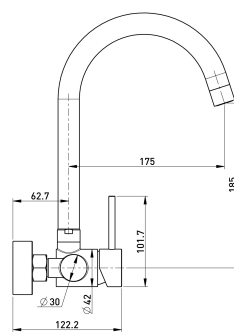

Cobra Tigris Sink Mixer Wall Type

Range: Tigris

Description: Cobra Tigris Sink Mixer Wall Type, 1/2 FI, Stainless Steel 304 body, 35mm cartridge, Neoperl aerator core, Stainless Steel 304 outlet tube, Stainless Steel 304 S-connector+ Stainless Steel 201 wall cover, Flow rate 14.21 l/min @300kPa, Brushed Gun Grey. Care & Maintenance - Ensure your product does not come into contact with any lubricants during installation. Chrome plated, matte black and any colour finishes should be wiped with warm soapy water and a soft cloth or sponge. Rinse, then dry and buff with a dry soft cloth. Under no circumstances must any detergents containing hydrochloric acids or abrasives including cream cleansers be used. Do not use abrasive cleaning materials such as scourers. Should your product have an aerator at the water outlet, it should be checked and cleaned regularly.

Product Code: TG-969BGG

ERP Code: 1370852660

Barcode: 6002194166047

Product Features: Cobra FeatherTouch, Cobra TeamAssist, 10 Year Warranty, 2 years on coating, New Tigris

Dimensions: (l) 280mm x (w) 210mm x (h) 110mm

Package Weight: 1.39

Product Images

MOT

Cobra FeatherTouch

Cobra TeamAssist

2 years on coating

10 Year Warranty