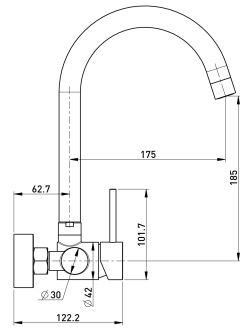

Cobra Tigris Cobra Tigris Wall Type Sink Mixer BGG

Range: Tigris
Description: Cobra Tigris Sink Mixer Wall Type, 1/2 FI, Stainless Steel 304 body, 35mm cartridge, Neoperl aerator core, Stainless Steel 304 outlet tube, Stainless Steel 304 S-connector+ Stainless Steel 201 wall cover, Flow rate 14.21 l/min @300kPa, Brushed Gun Grey.
Product Code: TG-969BGG
ERP Code: 1370852660
Barcode: 6002194166047
Product Features: Cobra FeatherTouch, Cobra TeamAssist, 10 Year Warranty, 2 years on coating, New Tigris
Dimensions: (l) 280mm x (w) 210mm x (h) 110mm
Package Weight: 1.39

Product Images

MOT

Cobra FeatherTouch

Cobra TeamAssist

2 years on coating

10 Year Warranty