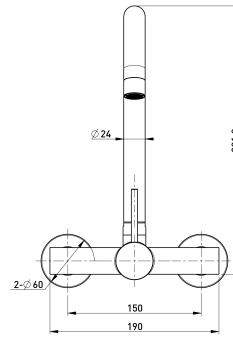

Cobra Tigris Cobra Tigris Wall Type Sink Mixer BG

Range: Tigris
Description: Cobra Tigris Sink Mixer Wall Type, 1/2 FI, Stainless Steel 304 body, 35mm cartridge, Neoperl aerator core, Stainless Steel 304 outlet tube, Stainless Steel 304 S-connector+ Stainless Steel 201 wall cover, Flow rate 14.21 l/min @300kPa, Brushed Gold.
Product Code: TG-969BG
ERP Code: 137069GN00
Barcode: 6002194165880
Product Features: Cobra FeatherTouch, Cobra TeamAssist, 10 Year Warranty, 2 years on coating, New Tigris
Dimensions: (l) 280mm x (w) 210mm x (h) 110mm
Package Weight: 1.39

Product Images

MOT

Cobra FeatherTouch

Cobra TeamAssist

2 years on coating

10 Year Warranty