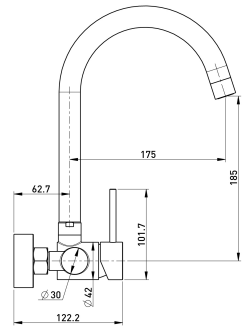

Cobra Tigris Cobra Tigris Wall Type Sink Mixer BG

Range: Tigris
Description: Cobra Tigris Sink Mixer Wall Type, 1/2 FI, Stainless Steel 304 body, 35mm cartridge, Neoperl aerator core, Stainless Steel 304 outlet tube, Stainless Steel 304 S-connector+ Stainless Steel 201 wall cover, Flow rate 14.21 l/min @300kPa, Brushed Gold.
Product Code: TG-969BG
ERP Code: 137069GN00
Barcode: 6002194165880
Product Features: Cobra FeatherTouch, Cobra TeamAssist, 10 Year Warranty, 2 years on coating, New Tigris
Dimensions: (l) 280mm x (w) 210mm x (h) 110mm
Package Weight: 1.39

Product Images

MOT

Cobra FeatherTouch

Cobra TeamAssist

2 years on coating

10 Year Warranty