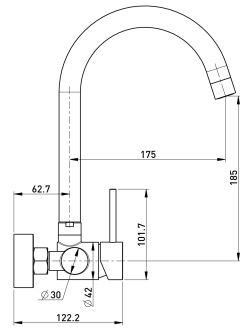

Cobra Tigris Cobra Tigris Wall Type Sink Mixer Chrome

Range: Tigris
Description: Cobra Tigris Sink Mixer Wall Type, 1/2 FI, Stainless Steel 304 body, 35mm cartridge, Neoperl aerator core, Stainless Steel 304 outlet tube, Stainless Steel 304 S-connector+ Stainless Steel 201 wall cover, Flow rate 14.21 l/min @300kPa, Chrome.
Product Code: TG-969
ERP Code: 1370530000
Barcode: 6002194165729
Product Features: Cobra PureShine, Cobra FeatherTouch, Cobra TeamAssist, 10 Year Warranty, New Tigris
Dimensions: (l) 280mm x (w) 210mm x (h) 110mm
Package Weight: 1.39

Product Images

MOT

Cobra FeatherTouch

Cobra PureShine

Cobra TeamAssist

10 Year Warranty