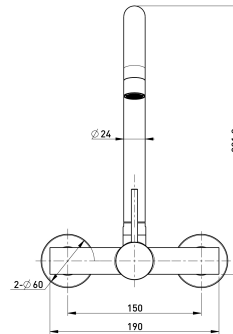

Cobra Tigris Cobra Tigris Wall Type Sink Mixer Chrome

Range: Tigris
Description: Cobra Tigris Sink Mixer Wall Type, 1/2 FI, Stainless Steel 304 body, 35mm cartridge, Neoperl aerator core, Stainless Steel 304 outlet tube, Stainless Steel 304 S-connector+ Stainless Steel 201 wall cover, Flow rate 14.21 l/min @300kPa, Chrome.
Product Code: TG-969
ERP Code: 1370530000
Barcode: 6002194165729
Product Features: Cobra PureShine, Cobra FeatherTouch, Cobra TeamAssist, 10 Year Warranty, New Tigris
Dimensions: (l) 280mm x (w) 210mm x (h) 110mm
Package Weight: 1.39

Product Images

MOT

Cobra FeatherTouch

Cobra PureShine

Cobra TeamAssist

10 Year Warranty