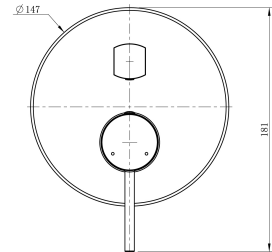

Cobra Tigris CobraTigris Conc Div Bath/Shower MixerMB

Range: Tigris
Description: Cobra Tigris Bath/Shower Mixer Concealed Diverter Mixer, 4 Ports, 1/2 FI, Brass body, Zinc alloy+Brass handle, 35mm cartridge, Stainless Steel 201 wall cover, Flow rate bath outlet 18.08 l/min, shower outlet 15.86 l/min @300kPa, Matte Black.
Product Code: TG-961MB
ERP Code: 137056K000
Barcode: 6002194165750
Product Features: Cobra FeatherTouch, Cobra TeamAssist, 10 Year Warranty, DZR Brass, 2 years on coating, New Tigris
Dimensions: (l) 160mm x (w) 200mm x (h) 75mm
Package Weight: 1.26

Product Images

MOT

Cobra FeatherTouch

DZR Brass

Cobra TeamAssist

2 years on coating

10 Year Warranty