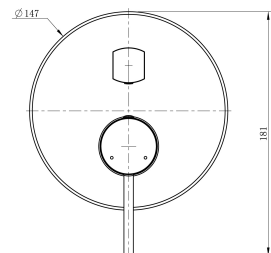

Cobra Tigris Bath/Shower Diverter Mixer Concealed

Range: Tigris

Description: Cobra Tigris Bath/Shower Mixer Concealed Diverter Mixer, 4 Ports, 1/2 FI, Brass body, Zinc alloy+Brass handle, 35mm cartridge, Stainless Steel 201 wall cover, Flow rate bath outlet 18.08 l/min, shower outlet 15.86 l/min @300kPa, Matte Black. Care & Maintenance - Ensure your product does not come into contact with any lubricants during installation. Chrome plated, matte black and any colour finishes should be wiped with warm soapy water and a soft cloth or sponge. Rinse, then dry and buff with a dry soft cloth. Under no circumstances must any detergents containing hydrochloric acids or abrasives including cream cleansers be used. Do not use abrasive cleaning materials such as scourers. Should your product have an aerator at the water outlet, it should be checked and cleaned regularly.

Product Code: TG-961MB

ERP Code: 137056K000

Barcode: 6002194165750

Product Features: Cobra FeatherTouch, Cobra TeamAssist, 10 Year Warranty, DZR Brass, 2 years on coating, New Tigris

Dimensions: (l) 160mm x (w) 200mm x (h) 75mm

Package Weight: 1.26

Product Images

MOT

Cobra FeatherTouch

DZR Brass

Cobra TeamAssist

2 years on coating

10 Year Warranty