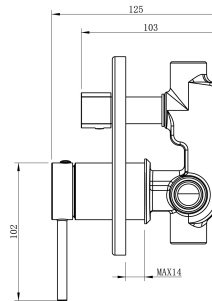

Product Images

MOT

Cobra FeatherTouch

DZR Brass

Cobra TeamAssist

2 years on coating

10 Year Warranty