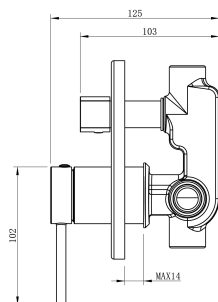

Cobra Tigris Bath/Shower Diverter Mixer Concealed

Range: Tigris

Description: Cobra Tigris Bath/Shower Mixer Concealed Diverter Mixer, 4 Ports, 1/2 FI, Brass body, Zinc alloy+Brass handle, 35mm cartridge, Stainless Steel 201 wall cover, Flow rate bath outlet 18.08 l/min, shower outlet 15.86 l/min @300kPa, Matte Black. Care & Maintenance - Ensure your product does not come into contact with any lubricants during installation. Chrome plated, matte black and any colour finishes should be wiped with warm soapy water and a soft cloth or sponge. Rinse, then dry and buff with a dry soft cloth. Under no circumstances must any detergents containing hydrochloric acids or abrasives including cream cleansers be used. Do not use abrasive cleaning materials such as scourers. Should your product have an aerator at the water outlet, it should be checked and cleaned regularly.

Product Code: TG-961MB

ERP Code: 137056K000

Barcode: 6002194165750

Product Features: Cobra FeatherTouch, Cobra TeamAssist, 10 Year Warranty, DZR Brass, 2 years on coating, New Tigris

Dimensions: (l) 160mm x (w) 200mm x (h) 75mm

Package Weight: 1.26

Product Images

MOT

Cobra FeatherTouch

DZR Brass

Cobra TeamAssist

2 years on coating

10 Year Warranty