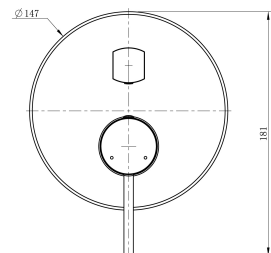

Cobra Tigris Bath/Shower Diverter Mixer Concealed

Range: Tigris

Description: Cobra Tigris Bath/Shower Mixer Concealed Diverter Mixer, 4 Ports, 1/2 FI, Brass body, Zinc alloy+Brass handle, 35mm cartridge, Stainless Steel 201 wall cover, Flow rate bath outlet 18.08 l/min, shower outlet 15.86 l/min @300kPa, Brushed Nickel. Care & Maintenance - Ensure your product does not come into contact with any lubricants during installation. Chrome plated, matte black and any colour finishes should be wiped with warm soapy water and a soft cloth or sponge. Rinse, then dry and buff with a dry soft cloth. Under no circumstances must any detergents containing hydrochloric acids or abrasives including cream cleansers be used. Do not use abrasive cleaning materials such as scourers. Should your product have an aerator at the water outlet, it should be checked and cleaned regularly.

Product Code: TG-961BN

ERP Code: 137072EN00

Barcode: 6002194165910

Product Features: Cobra FeatherTouch, Cobra TeamAssist, 10 Year Warranty, DZR Brass, 2 years on coating, New Tigris

Dimensions: (l) 160mm x (w) 200mm x (h) 75mm

Package Weight: 1.26

Product Images

MOT

Cobra FeatherTouch

DZR Brass

Cobra TeamAssist

2 years on coating

10 Year Warranty