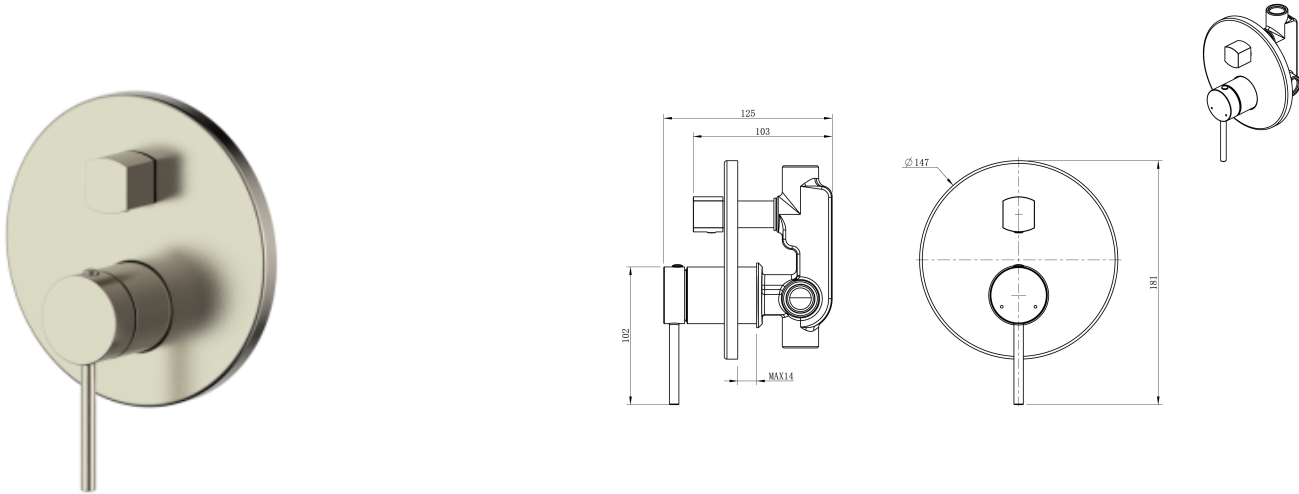

# Cobra Tigris CobraTigris Conc Div Bath/Shower MixerBN

**Range:** Tigris  
**Description:** Cobra Tigris Bath/Shower Mixer Concealed Diverter Mixer, 4 Ports, 1/2 FI, Brass body, Zinc alloy+Brass handle, 35mm cartridge, Stainless Steel 201 wall cover, Flow rate bath outlet 18.08 l/min, shower outlet 15.86 l/min @300kPa, Brushed Nickel.  
**Product Code:** TG-961BN  
**ERP Code:** 137072EN00  
**Barcode:** 6002194165910  
**Product Features:** Cobra FeatherTouch, Cobra TeamAssist, 10 Year Warranty, DZR Brass, 2 years on coating, New Tigris  
**Dimensions:** (l) 160mm x (w) 200mm x (h) 75mm  
**Package Weight:** 1.26

## Product Images