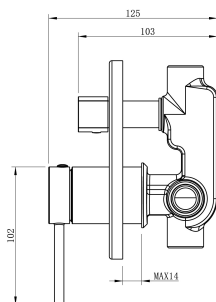

Cobra Tigris Bath/Shower Diverter Mixer Concealed

Range: Tigris

Description: Cobra Tigris Bath/Shower Mixer Concealed Diverter Mixer, 4 Ports, 1/2 FI, Brass body, Zinc alloy+Brass handle, 35mm cartridge, Stainless Steel 201 wall cover, Flow rate bath outlet 18.08 l/min, shower outlet 15.86 l/min @300kPa, Brushed Nickel. Care & Maintenance - Ensure your product does not come into contact with any lubricants during installation. Chrome plated, matte black and any colour finishes should be wiped with warm soapy water and a soft cloth or sponge. Rinse, then dry and buff with a dry soft cloth. Under no circumstances must any detergents containing hydrochloric acids or abrasives including cream cleansers be used. Do not use abrasive cleaning materials such as scourers. Should your product have an aerator at the water outlet, it should be checked and cleaned regularly.

Product Code: TG-961BN

ERP Code: 137072EN00

Barcode: 6002194165910

Product Features: Cobra FeatherTouch, Cobra TeamAssist, 10 Year Warranty, DZR Brass, 2 years on coating, New Tigris

Dimensions: (l) 160mm x (w) 200mm x (h) 75mm

Package Weight: 1.26

Product Images

MOT

Cobra FeatherTouch

DZR Brass

Cobra TeamAssist

2 years on coating

10 Year Warranty