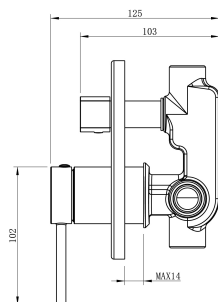

Cobra Tigris Bath/Shower Diverter Mixer Concealed

Range: Tigris

Description: Cobra Tigris Bath/Shower Mixer Concealed Diverter Mixer, 4 Ports, 1/2 FI, Brass body, Zinc alloy+Brass handle, 35mm cartridge, Stainless Steel 201 wall cover, Flow rate bath outlet 18.08 l/min, shower outlet 15.86 l/min @300kPa, Brushed Gun Grey. Care & Maintenance - Ensure your product does not come into contact with any lubricants during installation. Chrome plated, matte black and any colour finishes should be wiped with warm soapy water and a soft cloth or sponge. Rinse, then dry and buff with a dry soft cloth. Under no circumstances must any detergents containing hydrochloric acids or abrasives including cream cleansers be used. Do not use abrasive cleaning materials such as scourers. Should your product have an aerator at the water outlet, it should be checked and cleaned regularly.

Product Code: TG-961BGG

ERP Code: 1370802660

Barcode: 6002194165996

Product Features: Cobra FeatherTouch, Cobra TeamAssist, 10 Year Warranty, DZR Brass, 2 years on coating, New Tigris

Dimensions: (l) 160mm x (w) 200mm x (h) 75mm

Package Weight: 1.26

Product Images

MOT

Cobra FeatherTouch

DZR Brass

Cobra TeamAssist

2 years on coating

10 Year Warranty