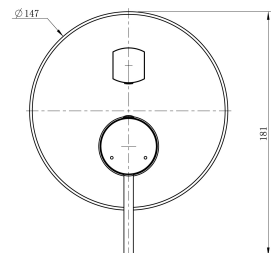

Cobra Tigris Bath/Shower Diverter Mixer Concealed

Range: Tigris

Description: Cobra Tigris Bath/Shower Mixer Concealed Diverter Mixer, 4 Ports, 1/2 FI, Brass body, Zinc alloy+Brass handle, 35mm cartridge, Stainless Steel 201 wall cover, Flow rate bath outlet 18.08 l/min, shower outlet 15.86 l/min @300kPa, Brushed Gun Grey. Care & Maintenance - Ensure your product does not come into contact with any lubricants during installation. Chrome plated, matte black and any colour finishes should be wiped with warm soapy water and a soft cloth or sponge. Rinse, then dry and buff with a dry soft cloth. Under no circumstances must any detergents containing hydrochloric acids or abrasives including cream cleansers be used. Do not use abrasive cleaning materials such as scourers. Should your product have an aerator at the water outlet, it should be checked and cleaned regularly.

Product Code: TG-961BGG

ERP Code: 1370802660

Barcode: 6002194165996

Product Features: Cobra FeatherTouch, Cobra TeamAssist, 10 Year Warranty, DZR Brass, 2 years on coating, New Tigris

Dimensions: (l) 160mm x (w) 200mm x (h) 75mm

Package Weight: 1.26

Product Images

MOT

Cobra FeatherTouch

DZR Brass

Cobra TeamAssist

2 years on coating

10 Year Warranty