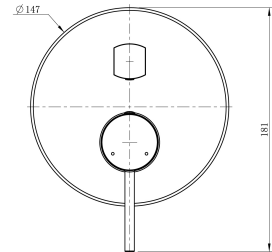

Cobra Tigris CobraTigris Conc DivBath/Shower MixerBGG

Range: Tigris
Description: Cobra Tigris Bath/Shower Mixer Concealed Diverter Mixer, 4 Ports, 1/2 FI, Brass body, Zinc alloy+Brass handle, 35mm cartridge, Stainless Steel 201 wall cover, Flow rate bath outlet 18.08 l/min, shower outlet 15.86 l/min @300kPa, Brushed Gun Grey.
Product Code: TG-961BGG
ERP Code: 1370802660
Barcode: 6002194165996
Product Features: Cobra FeatherTouch, Cobra TeamAssist, 10 Year Warranty, DZR Brass, 2 years on coating, New Tigris
Dimensions: (l) 160mm x (w) 200mm x (h) 75mm
Package Weight: 1.26

Product Images

MOT

Cobra FeatherTouch

DZR Brass

Cobra TeamAssist

2 years on coating

10 Year Warranty