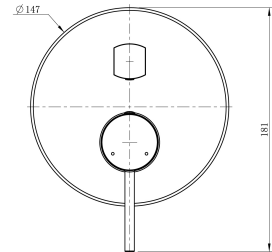

Cobra Tigris CobraTigris Conc Div Bath/Shower MixerBG

Range: Tigris
Description: Cobra Tigris Bath/Shower Mixer Concealed Diverter Mixer, 4 Ports, 1/2 FI, Brass body, Zinc alloy+Brass handle, 35mm cartridge, Stainless Steel 201 wall cover, Flow rate bath outlet 18.08 l/min, shower outlet 15.86 l/min @300kPa, Brushed Gold.
Product Code: TG-961BG
ERP Code: 137064GN00
Barcode: 6002194165835
Product Features: Cobra FeatherTouch, Cobra TeamAssist, 10 Year Warranty, DZR Brass, 2 years on coating, New Tigris
Dimensions: (l) 160mm x (w) 200mm x (h) 75mm
Package Weight: 1.26

Product Images

MOT

Cobra FeatherTouch

DZR Brass

Cobra TeamAssist

2 years on coating

10 Year Warranty