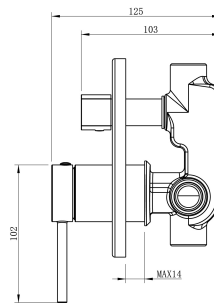

Product Images

MOT

Cobra FeatherTouch

DZR Brass

Cobra TeamAssist

2 years on coating

10 Year Warranty