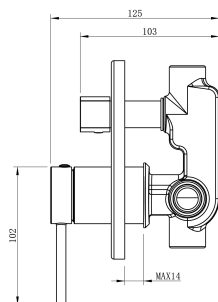

Cobra Tigris Bath/Shower Diverter Mixer Concealed

Range: Tigris

Description: Cobra Tigris Bath/Shower Mixer Concealed Diverter Mixer, 4 Ports, 1/2 FI, Brass body, Zinc alloy+Brass handle, 35mm cartridge, Stainless Steel 201 wall cover, Flow rate bath outlet 18.08 l/min, shower outlet 15.86 l/min @300kPa, Brushed Gold. Care & Maintenance - Ensure your product does not come into contact with any lubricants during installation. Chrome plated, matte black and any colour finishes should be wiped with warm soapy water and a soft cloth or sponge. Rinse, then dry and buff with a dry soft cloth. Under no circumstances must any detergents containing hydrochloric acids or abrasives including cream cleansers be used. Do not use abrasive cleaning materials such as scourers. Should your product have an aerator at the water outlet, it should be checked and cleaned regularly.

Product Code: TG-961BG

ERP Code: 137064GN00

Barcode: 6002194165835

Product Features: Cobra FeatherTouch, Cobra TeamAssist, 10 Year Warranty, DZR Brass, 2 years on coating, New Tigris

Dimensions: (l) 160mm x (w) 200mm x (h) 75mm

Package Weight: 1.26

Product Images

MOT

Cobra FeatherTouch

DZR Brass

Cobra TeamAssist

2 years on coating

10 Year Warranty