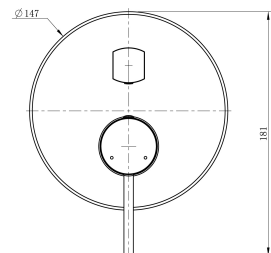

Cobra Tigris Bath/Shower Diverter Mixer Concealed

Range: Tigris

Description: Cobra Tigris Bath/Shower Mixer Concealed Diverter Mixer, 4 Ports, 1/2 FI, Brass body, Zinc alloy+Brass handle, 35mm cartridge, Stainless Steel 201 wall cover, Flow rate bath outlet 18.08 l/min, shower outlet 15.86 l/min @300kPa, Brushed Gold. Care & Maintenance - Ensure your product does not come into contact with any lubricants during installation. Chrome plated, matte black and any colour finishes should be wiped with warm soapy water and a soft cloth or sponge. Rinse, then dry and buff with a dry soft cloth. Under no circumstances must any detergents containing hydrochloric acids or abrasives including cream cleansers be used. Do not use abrasive cleaning materials such as scourers. Should your product have an aerator at the water outlet, it should be checked and cleaned regularly.

Product Code: TG-961BG

ERP Code: 137064GN00

Barcode: 6002194165835

Product Features: Cobra FeatherTouch, Cobra TeamAssist, 10 Year Warranty, DZR Brass, 2 years on coating, New Tigris

Dimensions: (l) 160mm x (w) 200mm x (h) 75mm

Package Weight: 1.26

Product Images

MOT

Cobra FeatherTouch

DZR Brass

Cobra TeamAssist

2 years on coating

10 Year Warranty