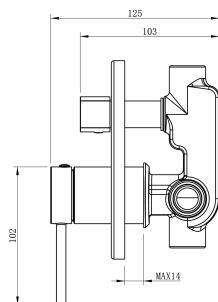

Cobra Tigris Bath/Shower Diverter Mixer Concealed

Range: Tigris

Description: Cobra Tigris Bath/Shower Mixer Concealed Diverter Mixer, 4 Ports, 1/2 FI, Brass body, Zinc alloy+Brass handle, 35mm cartridge, Stainless Steel 201 wall cover, Flow rate bath outlet 18.08 l/min, shower outlet 15.86 l/min @300kPa, Chrome. Care & Maintenance - Ensure your product does not come into contact with any lubricants during installation. Chrome plated, matte black and any colour finishes should be wiped with warm soapy water and a soft cloth or sponge. Rinse, then dry and buff with a dry soft cloth. Under no circumstances must any detergents containing hydrochloric acids or abrasives including cream cleansers be used. Do not use abrasive cleaning materials such as scourers. Should your product have an aerator at the water outlet, it should be checked and cleaned regularly.

Product Code: TG-961

ERP Code: 1369780000

Barcode: 6002194165675

Product: Cobra PureShine, Cobra FeatherTouch, Cobra TeamAssist, 10 Year

Features: Warranty, DZR Brass, New Tigris

Dimensions: (l) 160mm x (w) 200mm x (h) 75mm

Package Weight: 1.26

Product Images

MOT

Cobra FeatherTouch

DZR Brass

Cobra PureShine

Cobra TeamAssist

10 Year Warranty