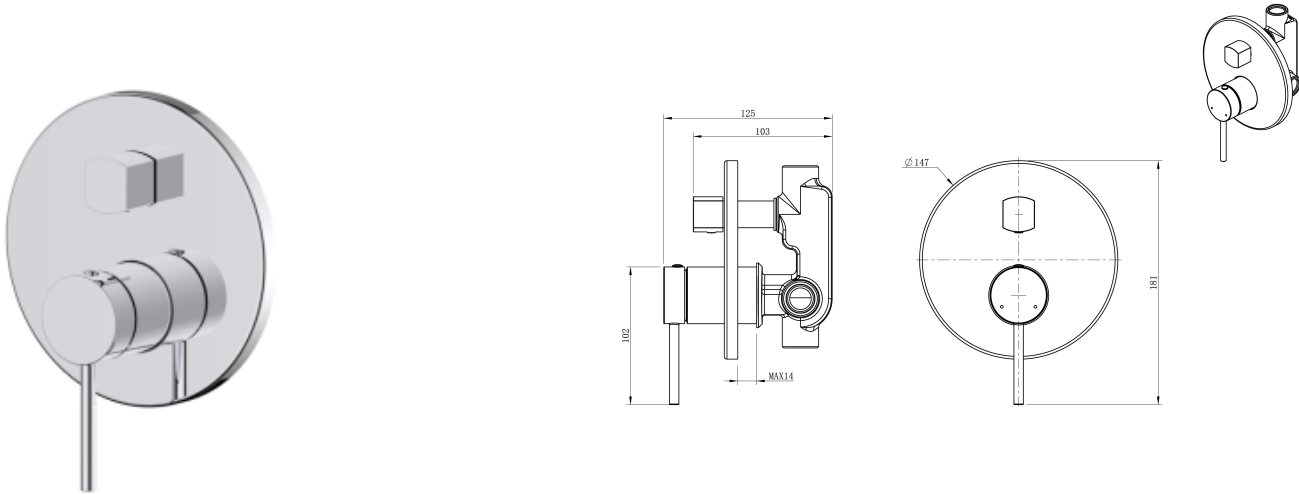

Cobra Tigris CobraTigris Conc Div Bath/Shower MixerCP

Range: Tigris
Description: Cobra Tigris Bath/Shower Mixer Concealed Diverter Mixer, 4 Ports, 1/2 FI, Brass body, Zinc alloy+Brass handle, 35mm cartridge, Stainless Steel 201 wall cover, Flow rate bath outlet 18.08 l/min, shower outlet 15.86 l/min @300kPa, Chrome.
Product Code: TG-961
ERP Code: 1369780000
Barcode: 6002194165675
Product Features: Cobra PureShine, Cobra FeatherTouch, Cobra TeamAssist, 10 Year Warranty, DZR Brass, New Tigris
Dimensions: (l) 160mm x (w) 200mm x (h) 75mm
Package Weight: 1.26

Product Images

MOT

Cobra FeatherTouch

DZR Brass

Cobra PureShine

Cobra TeamAssist

10 Year Warranty