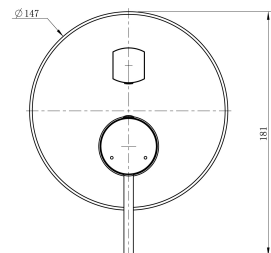

Cobra Tigris Bath/Shower Diverter Mixer Concealed

Range: Tigris

Description: Cobra Tigris Bath/Shower Mixer Concealed Diverter Mixer, 4 Ports, 1/2 FI, Brass body, Zinc alloy+Brass handle, 35mm cartridge, Stainless Steel 201 wall cover, Flow rate bath outlet 18.08 l/min, shower outlet 15.86 l/min @300kPa, Chrome. Care & Maintenance - Ensure your product does not come into contact with any lubricants during installation. Chrome plated, matte black and any colour finishes should be wiped with warm soapy water and a soft cloth or sponge. Rinse, then dry and buff with a dry soft cloth. Under no circumstances must any detergents containing hydrochloric acids or abrasives including cream cleansers be used. Do not use abrasive cleaning materials such as scourers. Should your product have an aerator at the water outlet, it should be checked and cleaned regularly.

Product Code: TG-961

ERP Code: 1369780000

Barcode: 6002194165675

Product: Cobra PureShine, Cobra FeatherTouch, Cobra TeamAssist, 10 Year

Features: Warranty, DZR Brass, New Tigris

Dimensions: (l) 160mm x (w) 200mm x (h) 75mm

Package Weight: 1.26

Product Images

MOT

Cobra FeatherTouch

DZR Brass

Cobra PureShine

Cobra TeamAssist

10 Year Warranty