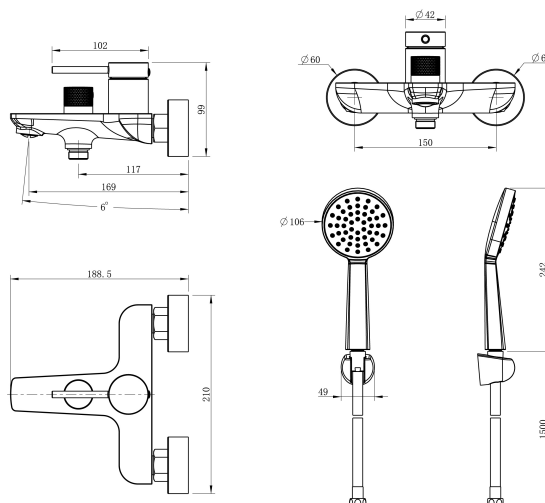

Cobra Tigris Cobra Tigris Bath Mixer Exp WT&HS MB

Range: Tigris
Description: Cobra Tigris Bath Mixer Exposed Wall Type With Handshower Set, 1/2 FI, Brass body, 35mm cartridge, Neoperl aerator core, one function hand shower ABS, 1.5m Stainless Steel 304 shower hose, ABS hand shower bracket, Stainless Steel 304 S-connector+ Stainless Steel 201 wall cover, Flow rate bath outlet 18.5 l/min, shower outlet 12.98 l/min @300kPa, Matte Black. Care & Maintenance - Ensure your product does not come into contact with any lubricants during installation. Chrome plated, matte black and any colour finishes should be wiped with warm soapy water and a soft cloth or sponge. Rinse, then dry and buff with a dry soft cloth. Under no circumstances must any detergents containing hydrochloric acids or abrasives including cream cleansers be used. Do not use abrasive cleaning materials such as scourers. Should your product have an aerator at the water outlet, it should be checked and cleaned regularly.

Product Code: TG-959HS-MB
ERP Code: 137057K000
Barcode: 6002194165767
Product Features: Cobra FeatherTouch, Cobra TeamAssist, 10 Year Warranty, DZR Brass, 2 years on coating, New Tigris
Dimensions: (l) 280mm x (w) 200mm x (h) 155mm
Package Weight: 2.36

Product Images

MOT

Cobra FeatherTouch

DZR Brass

Cobra TeamAssist

2 years on coating

10 Year Warranty