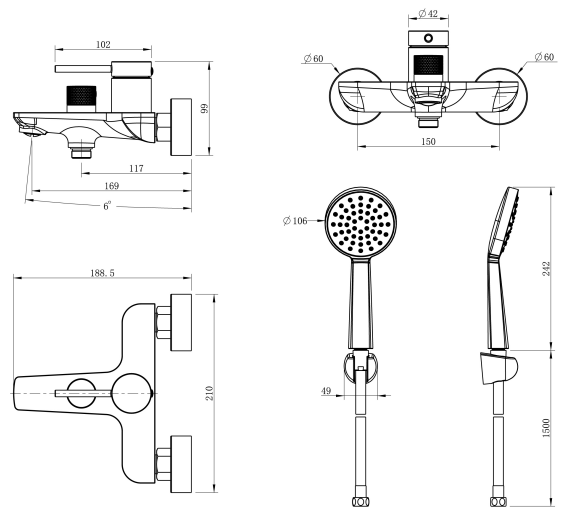

# Cobra Tigris Cobra Tigris Bath Mixer Exp WT&HS MB

**Range:** Tigris  
**Description:** Cobra Tigris Bath Mixer Exposed Wall Type With Handshower Set, 1/2 FI, Brass body, 35mm cartridge, Neoperl aerator core, one function hand shower ABS, 1.5m Stainless Steel 304 shower hose, ABS hand shower bracket, Stainless Steel 304 S-connector+ Stainless Steel 201 wall cover, Flow rate bath outlet 18.5 l/min, shower outlet 12.98 l/min @300kPa, Matte Black.  
**Product Code:** TG-959HS-MB  
**ERP Code:** 137057K000  
**Barcode:** 6002194165767  
**Product Features:** Cobra FeatherTouch, Cobra TeamAssist, 10 Year Warranty, DZR Brass, 2 years on coating, New Tigris  
**Dimensions:** (l) 280mm x (w) 200mm x (h) 155mm  
**Package Weight:** 2.36

## Product Images