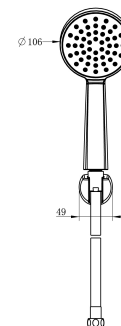

Cobra Tigris Cobra Tigris Bath Mixer Exp WT&HS BN

Range: Tigris

Description: Cobra Tigris Bath Mixer Exposed Wall Type With Handshower Set, 1/2 FI, Brass body, 35mm cartridge, Neoperl aerator core, one function hand shower ABS, 1.5m Stainless Steel 304 shower hose, ABS hand shower bracket, Stainless Steel 304 S-connector+ Stainless Steel 201 wall cover, Flow rate bath outlet 18.5 l/min, shower outlet 12.98 l/min @300kPa, Brushed Nickel. Care & Maintenance - Ensure your product does not come into contact with any lubricants during installation. Chrome plated, matte black and any colour finishes should be wiped with warm soapy water and a soft cloth or sponge. Rinse, then dry and buff with a dry soft cloth. Under no circumstances must any detergents containing hydrochloric acids or abrasives including cream cleansers be used. Do not use abrasive cleaning materials such as scourers. Should your product have an aerator at the water outlet, it should be checked and cleaned regularly.

Product Code: TG-959HS-BN

ERP Code: 137073EN00

Barcode: 6002194165927

Product Features: Cobra FeatherTouch, Cobra TeamAssist, 10 Year Warranty, DZR Brass, 2 years on coating, New Tigris

Dimensions: (l) 280mm x (w) 200mm x (h) 155mm

Package Weight: 2.36

Product Images

MOT

Cobra FeatherTouch

DZR Brass

Cobra TeamAssist

2 years on coating

10 Year Warranty