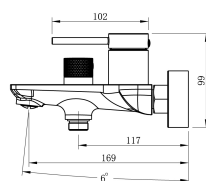

Product Images

MOT

Cobra FeatherTouch

DZR Brass

Cobra TeamAssist

2 years on coating

10 Year Warranty