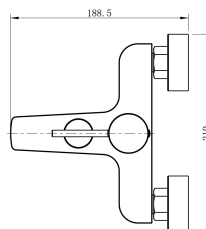

Product Images

MOT

Cobra FeatherTouch

DZR Brass

Cobra TeamAssist

2 years on coating

10 Year Warranty