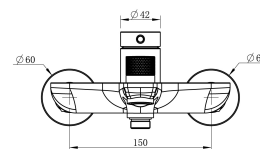

Product Images

MOT

Cobra FeatherTouch

DZR Brass

Cobra TeamAssist

2 years on coating

10 Year Warranty