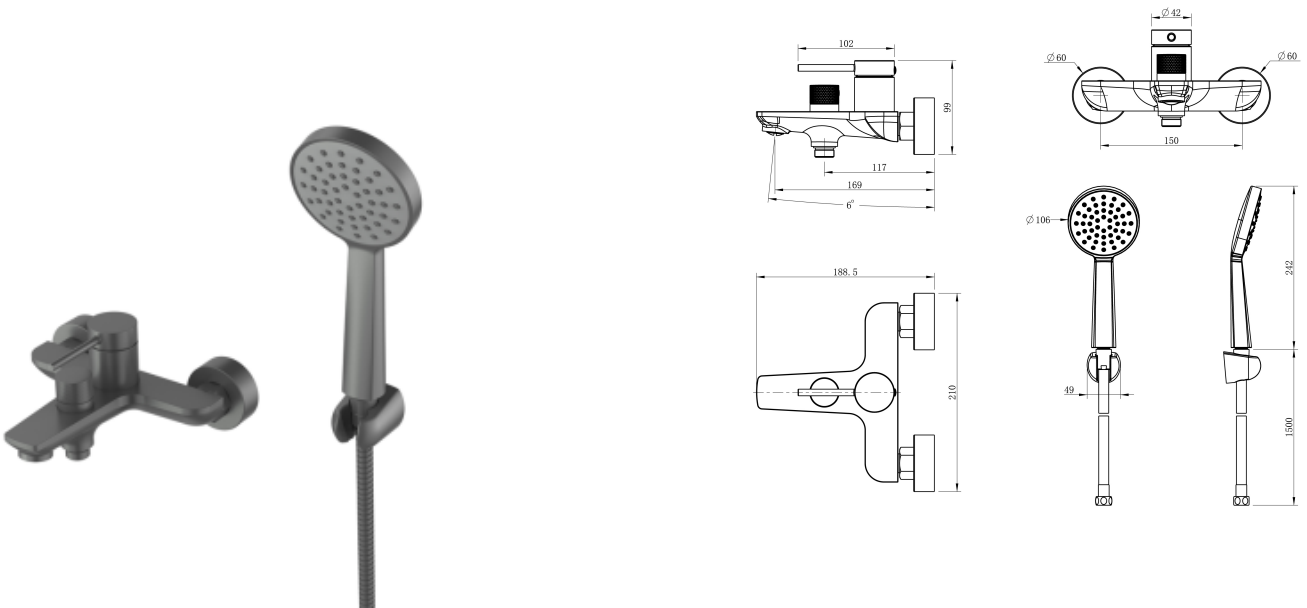

Cobra Tigris Cobra Tigris Bath Mixer Exp WT&HS BGG

Range: Tigris

Description: Cobra Tigris Bath Mixer Exposed Wall Type With Handshower Set, 1/2 FI, Brass body, 35mm cartridge, Neoperl aerator core, one function hand shower ABS, 1.5m Stainless Steel 304 shower hose, ABS hand shower bracket, Stainless Steel 304 S-connector+ Stainless Steel 201 wall cover, Flow rate bath outlet 18.5 l/min, shower outlet 12.98 l/min @300kPa, Brushed Gun Grey
Care & Maintenance - Ensure your product does not come into contact with any lubricants during installation. Chrome plated, matte black and any colour finishes should be wiped with warm soapy water and a soft cloth or sponge. Rinse, then dry and buff with a dry soft cloth. Under no circumstances must any detergents containing hydrochloric acids or abrasives including cream cleansers be used. Do not use abrasive cleaning materials such as scourers. Should your product have an aerator at the water outlet, it should be checked and cleaned regularly.

Product Code: TG-959HS-BGG

ERP Code: 1370812660

Barcode: 6002194166009

Product Features: Cobra FeatherTouch, Cobra TeamAssist, 10 Year Warranty, DZR Brass, 2 years on coating, New Tigris

Dimensions: (l) 280mm x (w) 200mm x (h) 155mm

Package Weight: 2.36

Product Images

MOT

Cobra FeatherTouch

DZR Brass

Cobra TeamAssist

2 years on coating

10 Year Warranty