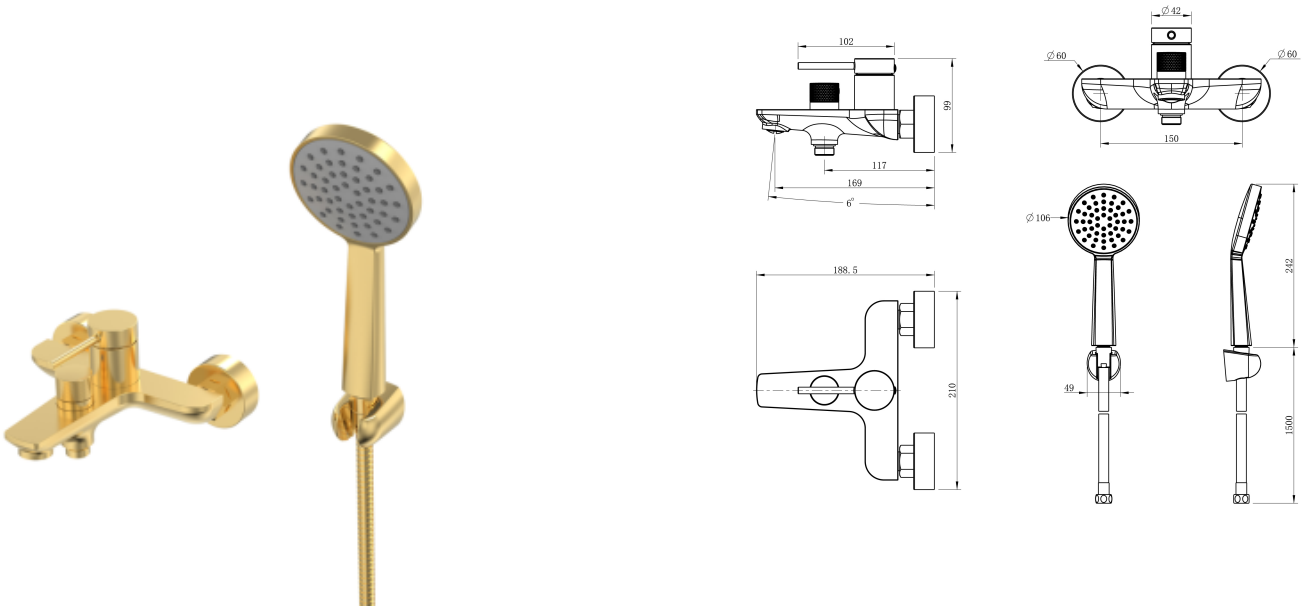

Cobra Tigris Cobra Tigris Bath Mixer Exp WT&HS BG

Range: Tigris

Description: Cobra Tigris Bath Mixer Exposed Wall Type With Handshower Set, 1/2 FI, Brass body, 35mm cartridge, Neoperl aerator core, one function hand shower ABS, 1.5m Stainless Steel 304 shower hose, ABS hand shower bracket, Stainless Steel 304 S-connector+ Stainless Steel 201 wall cover, Flow rate bath outlet 18.5 l/min, shower outlet 12.98 l/min @300kPa, Brushed Gold. Care & Maintenance - Ensure your product does not come into contact with any lubricants during installation. Chrome plated, matte black and any colour finishes should be wiped with warm soapy water and a soft cloth or sponge. Rinse, then dry and buff with a dry soft cloth. Under no circumstances must any detergents containing hydrochloric acids or abrasives including cream cleansers be used. Do not use abrasive cleaning materials such as scourers. Should your product have an aerator at the water outlet, it should be checked and cleaned regularly.

Product Code: TG-959HS-BG

ERP Code: 137065GN00

Barcode: 6002194165842

Product Features: Cobra FeatherTouch, Cobra TeamAssist, 10 Year Warranty, DZR Brass, 2 years on coating, New Tigris

Dimensions: (l) 280mm x (w) 200mm x (h) 155mm

Package Weight: 2.36

Product Images

MOT

Cobra FeatherTouch

DZR Brass

Cobra TeamAssist

2 years on coating

10 Year Warranty