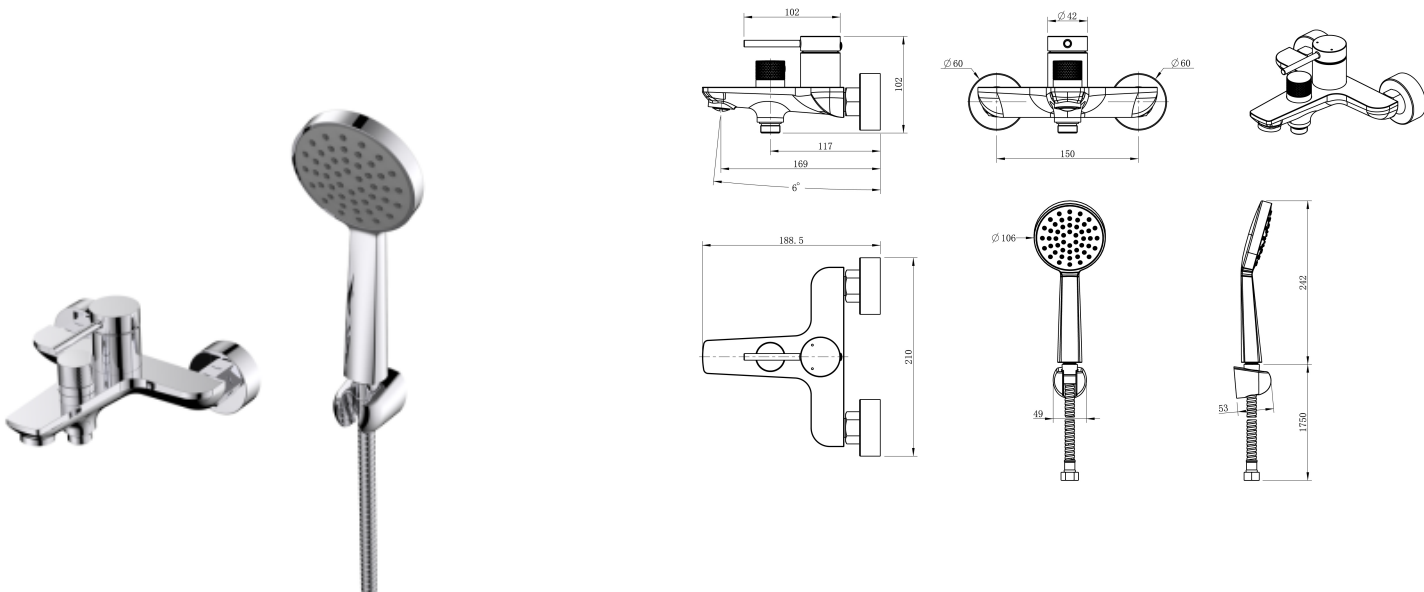

Cobra Tigris Cobra Tigris Bath Mixer Exp WT&HS Chrome

Range: Tigris

Description: Cobra Tigris Bath Mixer Exposed Wall Type With Handshower Set, 1/2 FI, Brass body, 35mm cartridge, Neoperl aerator core, one function hand shower ABS, 1.5m Stainless Steel 304 shower hose, ABS hand shower bracket, Stainless Steel 304 S-connector+ Stainless Steel 201 wall cover, Flow rate bath outlet 18.5 l/min, shower outlet 12.98 l/min @300kPa, Chrome. Care & Maintenance - Ensure your product does not come into contact with any lubricants during installation. Chrome plated, matte black and any colour finishes should be wiped with warm soapy water and a soft cloth or sponge. Rinse, then dry and buff with a dry soft cloth. Under no circumstances must any detergents containing hydrochloric acids or abrasives including cream cleansers be used. Do not use abrasive cleaning materials such as scourers. Should your product have an aerator at the water outlet, it should be checked and cleaned regularly.

Product Code: TG-959HS

ERP Code: 1369790000

Barcode: 6002194165682

Product Features: Cobra PureShine, Cobra FeatherTouch, Cobra TeamAssist, 10 Year Warranty, DZR Brass, New Tigris

Dimensions: (l) 280mm x (w) 200mm x (h) 155mm

Package Weight: 2.36

Product Images

MOT

Cobra FeatherTouch

DZR Brass

Cobra PureShine

Cobra TeamAssist

10 Year Warranty