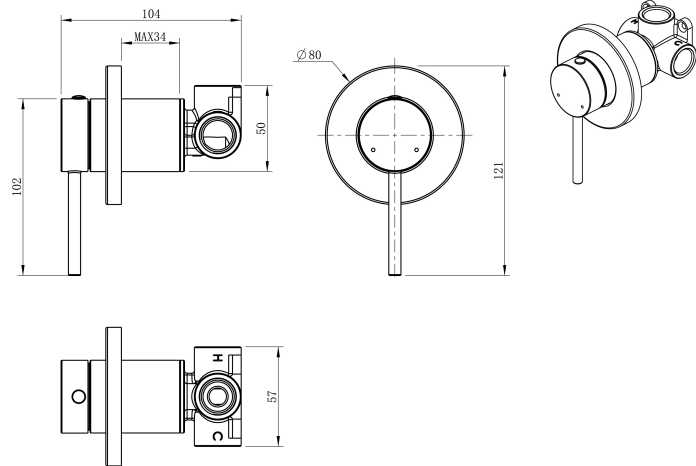

Cobra Tigris Bath/Shower Mixer Concealed

Range: Tigris
Description: Cobra Tigris Bath/Shower Mixer Concealed, 3 Ports, 1/2 FI, Brass body, 35mm cartridge, Stainless Steel 201 wall cover, Flow rate 24.91 l/min @300kPa, Matte Black. Care & Maintenance - Ensure your product does not come into contact with any lubricants during installation. Chrome plated, matte black and any colour finishes should be wiped with warm soapy water and a soft cloth or sponge. Rinse, then dry and buff with a dry soft cloth. Under no circumstances must any detergents containing hydrochloric acids or abrasives including cream cleansers be used. Do not use abrasive cleaning materials such as scourers. Should your product have an aerator at the water outlet, it should be checked and cleaned regularly.

Product Code: TG-956MB
ERP Code: 137055K000
Barcode: 6002194165743
Product Features: Cobra FeatherTouch, Cobra TeamAssist, 10 Year Warranty, DZR Brass, 2 years on coating, New Tigris
Dimensions: (l) 155mm x (w) 135mm x (h) 60mm
Package Weight: 0.72

Product Images

MOT

Cobra FeatherTouch

DZR Brass

Cobra TeamAssist

2 years on coating

10 Year Warranty