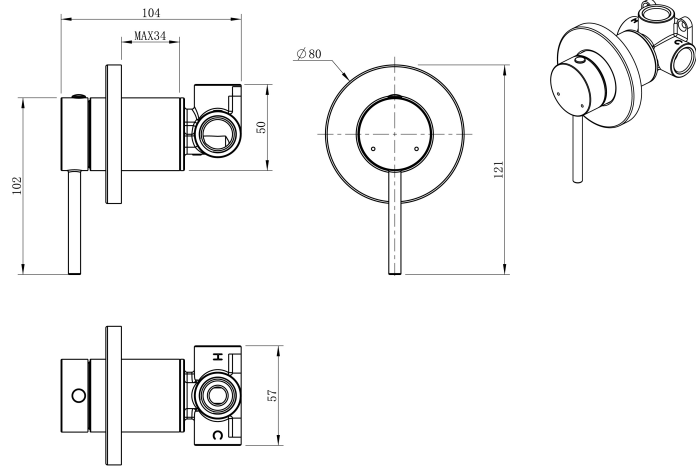

Cobra Tigris Cobra Tigris Conc Bath/Shower Mixer MB

Range: Tigris
Description: Cobra Tigris Bath/Shower Mixer Concealed, 3 Ports, 1/2 FI, Brass body, 35mm cartridge, Stainless Steel 201 wall cover, Flow rate 24.91 l/min @300kPa, Matte Black.
Product Code: TG-956MB
ERP Code: 137055K000
Barcode: 6002194165743
Product Features: Cobra FeatherTouch, Cobra TeamAssist, 10 Year Warranty, DZR Brass, 2 years on coating, New Tigris
Dimensions: (l) 155mm x (w) 135mm x (h) 60mm
Package Weight: 0.72

Product Images

MOT

Cobra FeatherTouch

DZR Brass

Cobra TeamAssist

2 years on coating

10 Year Warranty