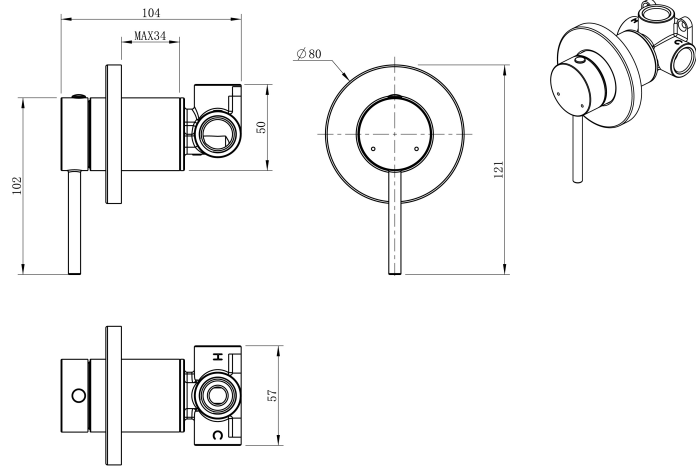

Cobra Tigris Cobra Tigris Conc Bath/Shower Mixer BN

Range: Tigris
Description: Cobra Tigris Bath/Shower Mixer Concealed, 3 Ports, 1/2 FI, Brass body, 35mm cartridge, Stainless Steel 201 wall cover, Flow rate 24.91 l/min @300kPa, Brushed Nickel.
Product Code: TG-956BN
ERP Code: 137071EN00
Barcode: 6002194165903
Product Features: Cobra FeatherTouch, Cobra TeamAssist, 10 Year Warranty, DZR Brass, 2 years on coating, New Tigris
Dimensions: (l) 155mm x (w) 135mm x (h) 60mm
Package Weight: 0.72

Product Images

MOT

Cobra FeatherTouch

DZR Brass

Cobra TeamAssist

2 years on coating

10 Year Warranty