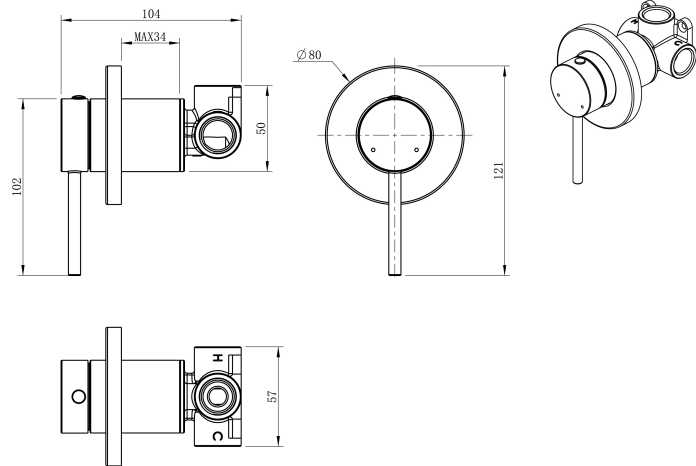

Cobra Tigris Bath/Shower Mixer Concealed

Range: Tigris
Description: Cobra Tigris Bath/Shower Mixer Concealed, 3 Ports, 1/2 FI, Brass body, 35mm cartridge, Stainless Steel 201 wall cover, Flow rate 24.91 l/min @300kPa, Brushed Nickel. Care & Maintenance - Ensure your product does not come into contact with any lubricants during installation. Chrome plated, matte black and any colour finishes should be wiped with warm soapy water and a soft cloth or sponge. Rinse, then dry and buff with a dry soft cloth. Under no circumstances must any detergents containing hydrochloric acids or abrasives including cream cleansers be used. Do not use abrasive cleaning materials such as scourers. Should your product have an aerator at the water outlet, it should be checked and cleaned regularly.

Product Code: TG-956BN
ERP Code: 137071EN00
Barcode: 6002194165903
Product Features: Cobra FeatherTouch, Cobra TeamAssist, 10 Year Warranty, DZR Brass, 2 years on coating, New Tigris
Dimensions: (l) 155mm x (w) 135mm x (h) 60mm
Package Weight: 0.72

Product Images

MOT

Cobra FeatherTouch

DZR Brass

Cobra TeamAssist

2 years on coating

10 Year Warranty