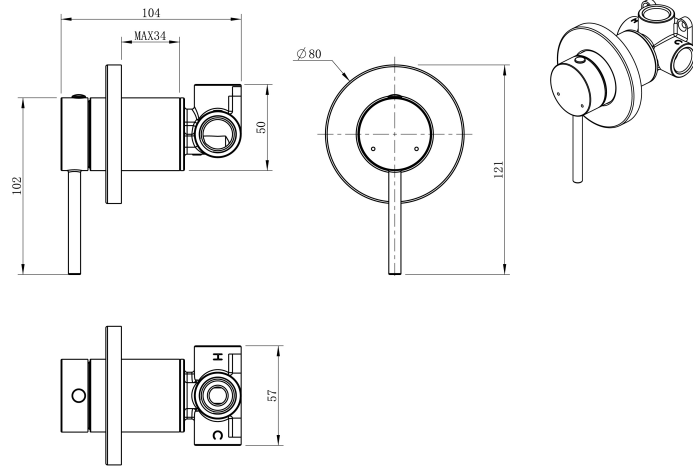

Cobra Tigris Cobra Tigris Conc Bath/Shower Mixer BGG

Range: Tigris
Description: Cobra Tigris Bath/Shower Mixer Concealed, 3 Ports, 1/2 FI, Brass body, 35mm cartridge, Stainless Steel 201 wall cover, Flow rate 24.91 l/min @300kPa, Brushed Gun Grey.
Product Code: TG-956BGG
ERP Code: 1370792660
Barcode: 6002194165989
Product Features: Cobra FeatherTouch, Cobra TeamAssist, 10 Year Warranty, DZR Brass, 2 years on coating, New Tigris
Dimensions: (l) 155mm x (w) 135mm x (h) 60mm
Package Weight: 0.72

Product Images

MOT

Cobra FeatherTouch

DZR Brass

Cobra TeamAssist

2 years on coating

10 Year Warranty