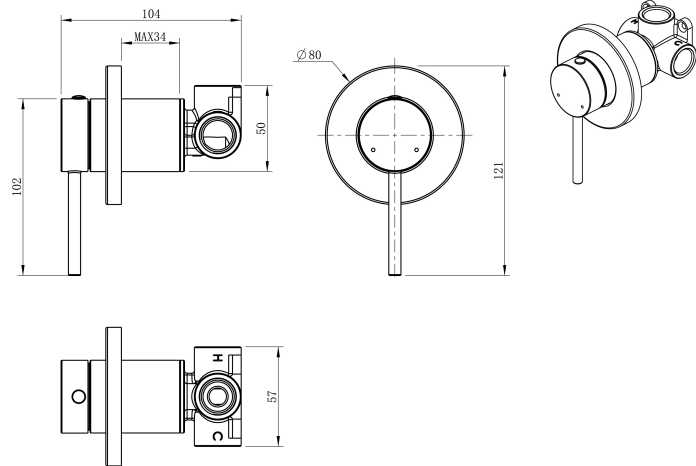

Cobra Tigris Bath/Shower Mixer Concealed

Range: Tigris
Description: Cobra Tigris Bath/Shower Mixer Concealed, 3 Ports, 1/2 FI, Brass body, 35mm cartridge, Stainless Steel 201 wall cover, Flow rate 24.91 l/min @300kPa, Brushed Gun Grey. Care & Maintenance - Ensure your product does not come into contact with any lubricants during installation. Chrome plated, matte black and any colour finishes should be wiped with warm soapy water and a soft cloth or sponge. Rinse, then dry and buff with a dry soft cloth. Under no circumstances must any detergents containing hydrochloric acids or abrasives including cream cleansers be used. Do not use abrasive cleaning materials such as scourers. Should your product have an aerator at the water outlet, it should be checked and cleaned regularly.

Product Code: TG-956BGG
ERP Code: 1370792660
Barcode: 6002194165989
Product Features: Cobra FeatherTouch, Cobra TeamAssist, 10 Year Warranty, DZR Brass, 2 years on coating, New Tigris
Dimensions: (l) 155mm x (w) 135mm x (h) 60mm
Package Weight: 0.72

Product Images

MOT

Cobra FeatherTouch

DZR Brass

Cobra TeamAssist

2 years on coating

10 Year Warranty