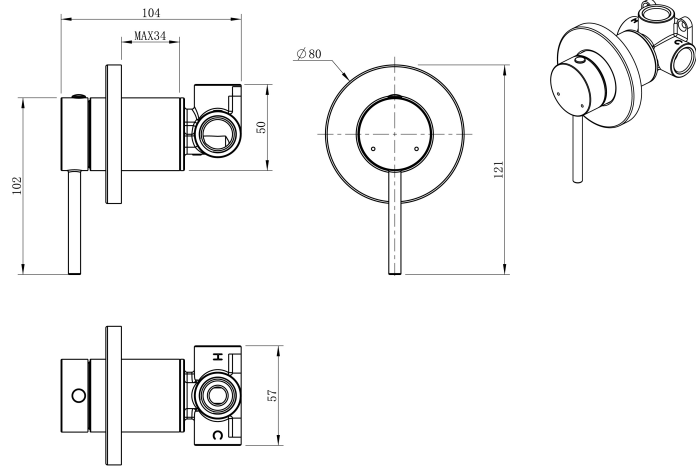

# Cobra Tigris Cobra Tigris Conc Bath/Shower Mixer BG

**Range:** Tigris  
**Description:** Cobra Tigris Bath/Shower Mixer Concealed, 3 Ports, 1/2 FI, Brass body, 35mm cartridge, Stainless Steel 201 wall cover, Flow rate 24.91 l/min @300kPa, Brushed Gold.  
**Product Code:** TG-956BG  
**ERP Code:** 137063GN00  
**Barcode:** 6002194165828  
**Product Features:** Cobra FeatherTouch, Cobra TeamAssist, 10 Year Warranty, DZR Brass, 2 years on coating, New Tigris  
**Dimensions:** (l) 155mm x (w) 135mm x (h) 60mm  
**Package Weight:** 0.72

## Product Images