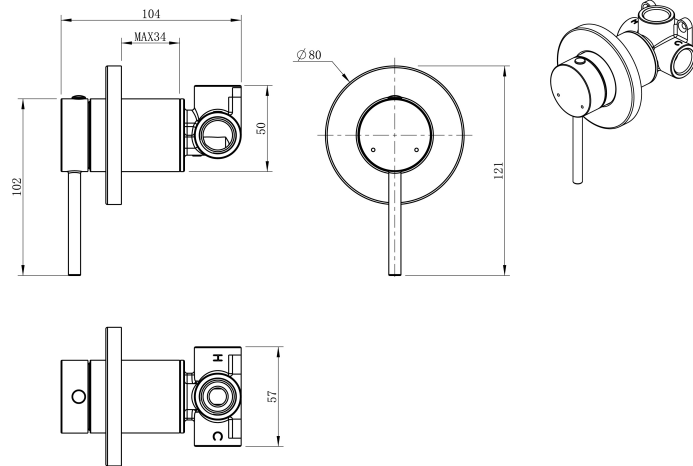

Cobra Tigris Bath/Shower Mixer Concealed

Range: Tigris
Description: Cobra Tigris Bath/Shower Mixer Concealed, 3 Ports, 1/2 FI, Brass body, 35mm cartridge, Stainless Steel 201 wall cover, Flow rate 24.91 l/min @300kPa, Brushed Gold. Care & Maintenance - Ensure your product does not come into contact with any lubricants during installation. Chrome plated, matte black and any colour finishes should be wiped with warm soapy water and a soft cloth or sponge. Rinse, then dry and buff with a dry soft cloth. Under no circumstances must any detergents containing hydrochloric acids or abrasives including cream cleansers be used. Do not use abrasive cleaning materials such as scourers. Should your product have an aerator at the water outlet, it should be checked and cleaned regularly.

Product Code: TG-956BG
ERP Code: 137063GN00
Barcode: 6002194165828
Product Features: Cobra FeatherTouch, Cobra TeamAssist, 10 Year Warranty, DZR Brass, 2 years on coating, New Tigris
Dimensions: (l) 155mm x (w) 135mm x (h) 60mm
Package Weight: 0.72

Product Images

MOT

Cobra FeatherTouch

DZR Brass

Cobra TeamAssist

2 years on coating

10 Year Warranty