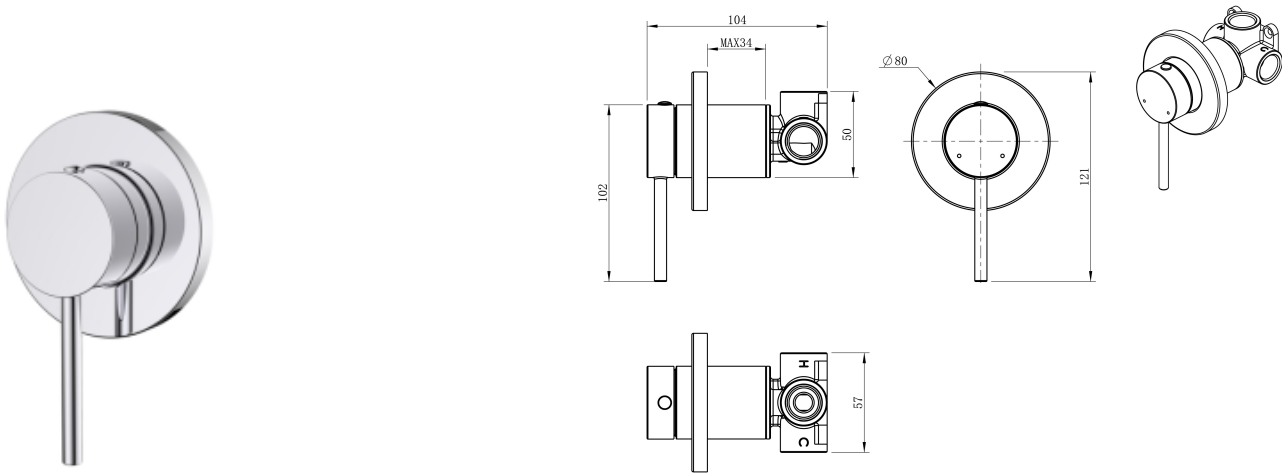

Cobra Tigris Cobra Tigris Conc Bath/Shower Mixer CP

Range: Tigris
Description: Cobra Tigris Bath/Shower Mixer Concealed, 3 Ports, 1/2 FI, Brass body, 35mm cartridge, Stainless Steel 201 wall cover, Flow rate 24.91 l/min @300kPa, Chrome.
Product Code: TG-956
ERP Code: 1369770000
Barcode: 6002194165668
Product Features: Cobra PureShine, Cobra FeatherTouch, Cobra TeamAssist, 10 Year Warranty, DZR Brass, New Tigris
Dimensions: (l) 155mm x (w) 135mm x (h) 60mm
Package Weight: 0.72

Product Images

MOT

Cobra FeatherTouch

DZR Brass

Cobra PureShine

Cobra TeamAssist

10 Year Warranty