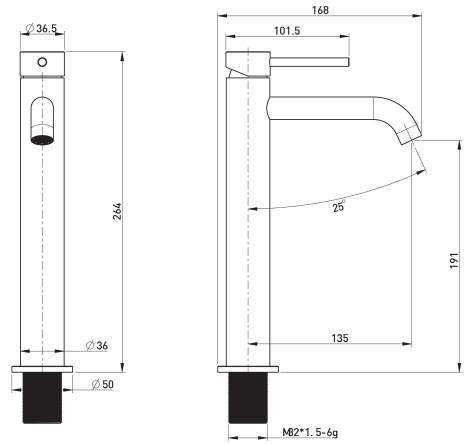

Cobra Tigris Cobra Tigris Raised Basin Mixer MB

Range: Tigris
Description: Cobra Tigris Basin Mixer Pillar Type Raised, 1/2 FI, Stainless Steel 304 body, 26mm cartridge, Neoperl aerator core, Stainless Steel 304 M10xG1/2 X 58.6CM inlet hoses, Thread tube, fixing set, Flow rate 9.69 l/min @300kPa, Matte Black.
Product Code: TG-951R-MB
ERP Code: 137058K000
Barcode: 6002194165774
Product Features: Cobra FeatherTouch, Cobra TeamAssist, 10 Year Warranty, 2 years on coating, New Tigris
Dimensions: (l) 195mm x (w) 380mm x (h) 65mm
Package Weight: 1.19

Product Images

MOT

Cobra FeatherTouch

Cobra TeamAssist

2 years on coating

10 Year Warranty