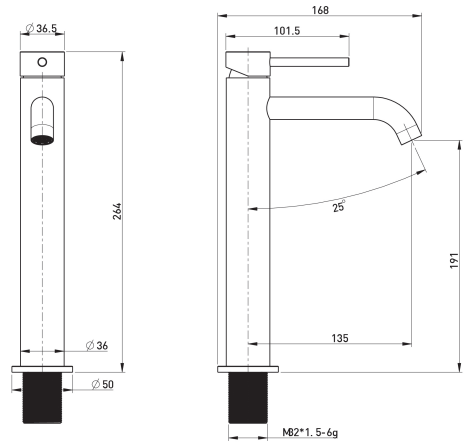

Cobra Tigris Cobra Tigris Raised Basin Mixer BN

Range: Tigris
Description: Cobra Tigris Basin Mixer Pillar Type Raised, 1/2 FI, Stainless Steel 304 body, 26mm cartridge, Neoperl aerator core, Stainless Steel 304 M10xG1/2 X 58.6CM inlet hoses, Thread tube, fixing set, Flow rate 9.69 l/min @300kPa, Brushed Nickel.
Product Code: TG-951R-BN
ERP Code: 137074EN00
Barcode: 6002194165934
Product Features: Cobra FeatherTouch, Cobra TeamAssist, 10 Year Warranty, 2 years on coating, New Tigris
Dimensions: (l) 195mm x (w) 380mm x (h) 65mm
Package Weight: 1.19

Product Images

MOT

Cobra FeatherTouch

Cobra TeamAssist

2 years on coating

10 Year Warranty