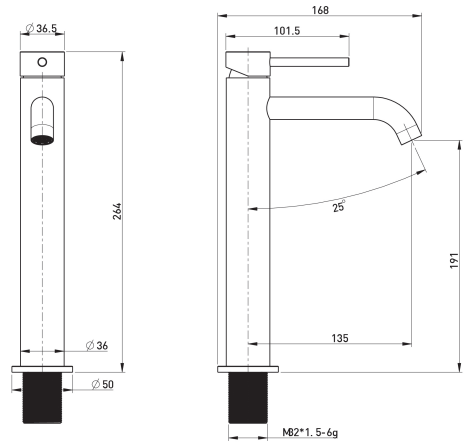

Cobra Tigris Cobra Tigris Raised Basin Mixer BGG

Range: Tigris
Description: Cobra Tigris Basin Mixer Pillar Type Raised, 1/2 FI, Stainless Steel 304 body, 26mm cartridge, Neoperl aerator core, Stainless Steel 304 M10xG1/2 X 58.6CM inlet hoses, Thread tube, fixing set, Flow rate 9.69 l/min @300kPa, Brushed Gun Grey.
Product Code: TG-951R-BGG
ERP Code: 1370822660
Barcode: 6002194166016
Product Features: Cobra FeatherTouch, Cobra TeamAssist, 10 Year Warranty, 2 years on coating, New Tigris
Dimensions: (l) 195mm x (w) 380mm x (h) 65mm
Package Weight: 1.19

Product Images

MOT

Cobra FeatherTouch

Cobra TeamAssist

2 years on coating

10 Year Warranty