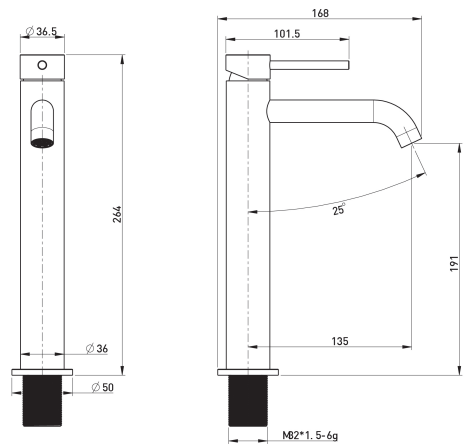

Cobra Tigris Cobra Tigris Raised Basin Mixer BG

Range: Tigris
Description: Cobra Tigris Basin Mixer Pillar Type Raised, 1/2 FI, Stainless Steel 304 body, 26mm cartridge, Neoperl aerator core, Stainless Steel 304 M10xG1/2 X 58.6CM inlet hoses, Thread tube, fixing set, Flow rate 9.69 l/min @300kPa, Brushed Gold.
Product Code: TG-951R-BG
ERP Code: 137066GN00
Barcode: 6002194165859
Product Features: Cobra FeatherTouch, Cobra TeamAssist, 10 Year Warranty, 2 years on coating, New Tigris
Dimensions: (l) 195mm x (w) 380mm x (h) 65mm
Package Weight: 1.19

Product Images

MOT

Cobra FeatherTouch

Cobra TeamAssist

2 years on coating

10 Year Warranty