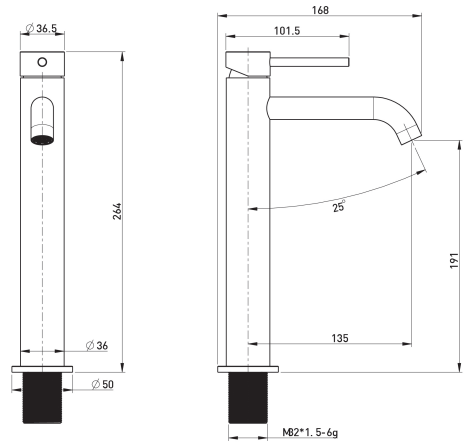

Cobra Tigris Cobra Tigris Raised Basin Mixer Chrome

Range: Tigris
Description: Cobra Tigris Basin Mixer Pillar Type Raised, 1/2 FI, Stainless Steel 304 body, 26mm cartridge, Neoperl aerator core, Stainless Steel 304 M10xG1/2 X 58.6CM inlet hoses, Thread tube, fixing set, Flow rate 9.69 l/min @300kPa, Chrome.
Product Code: TG-951R
ERP Code: 1370500000
Barcode: 6002194165699
Product Features: Cobra PureShine, Cobra FeatherTouch, Cobra TeamAssist, 10 Year Warranty, New Tigris
Dimensions: (l) 195mm x (w) 380mm x (h) 65mm
Package Weight: 1.19

Product Images

MOT

Cobra FeatherTouch

Cobra PureShine

Cobra TeamAssist

10 Year Warranty