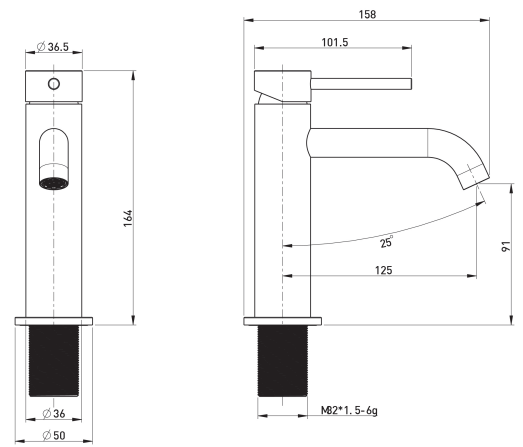

Cobra Tigris Cobra Tigris Standard Basin Mixer MB

Range: Tigris
Description: Cobra Tigris Basin Mixer PillarType Standard, 1/2 FI, Stainless Steel 304 body, 26mm cartridge, Neoperl aerator core Stainless Steel 304 M10xG1/2 X 38.6CM inlet hoses, Thread tube, fixing set, Flow rate 9.63 l/min @300kPa, Matte Black.
Product Code: TG-951MB
ERP Code: 137054K000
Barcode: 6002194165736
Product Features: Cobra FeatherTouch, Cobra TeamAssist, 10 Year Warranty, 2 years on coating, New Tigris
Dimensions: (l) 185mm x (w) 280mm x (h) 65mm
Package Weight: 1.05

Product Images

MOT

Cobra FeatherTouch

Cobra TeamAssist

2 years on coating

10 Year Warranty