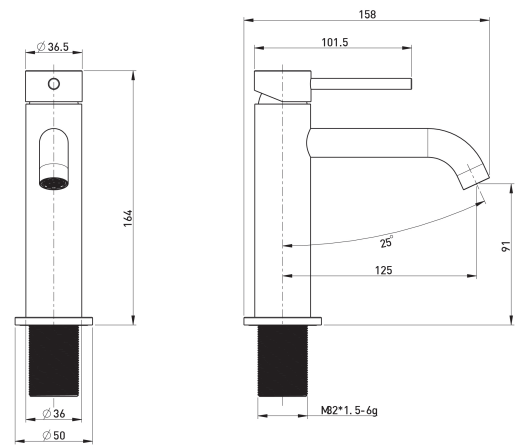

Cobra Tigris Cobra Tigris Standard Basin Mixer BN

Range: Tigris
Description: Cobra Tigris Basin Mixer PillarType Standard, 1/2 FI, Stainless Steel 304 body, 26mm cartridge, Neoperl aerator core Stainless Steel 304 M10xG1/2 X 38.6CM inlet hoses, Thread tube, fixing set, Flow rate 9.63 l/min @300kPa, Brushed Nickel.
Product Code: TG-951BN
ERP Code: 137070EN00
Barcode: 6002194165897
Product Features: Cobra FeatherTouch, Cobra TeamAssist, 10 Year Warranty, 2 years on coating, New Tigris
Dimensions: (l) 185mm x (w) 280mm x (h) 65mm
Package Weight: 1.05

Product Images

MOT

Cobra FeatherTouch

Cobra TeamAssist

2 years on coating

10 Year Warranty