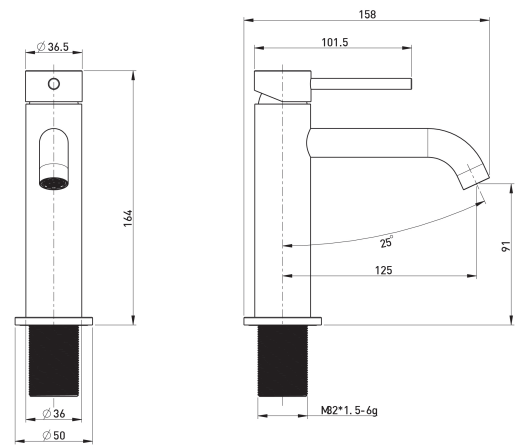

Cobra Tigris Cobra Tigris Standard Basin Mixer BGG

Range: Tigris
Description: Cobra Tigris Basin Mixer PillarType Standard, 1/2 FI, Stainless Steel 304 body, 26mm cartridge, Neoperl aerator core Stainless Steel 304 M10xG1/2 X 38.6CM inlet hoses, Thread tube, fixing set, Flow rate 9.63 l/min @300kPa, Brushed Gun Grey.
Product Code: TG-951BGG
ERP Code: 1370782660
Barcode: 6002194165972
Product Features: Cobra FeatherTouch, Cobra TeamAssist, 10 Year Warranty, 2 years on coating, New Tigris
Dimensions: (l) 185mm x (w) 280mm x (h) 65mm
Package Weight: 1.05

Product Images

MOT

Cobra FeatherTouch

Cobra TeamAssist

2 years on coating

10 Year Warranty