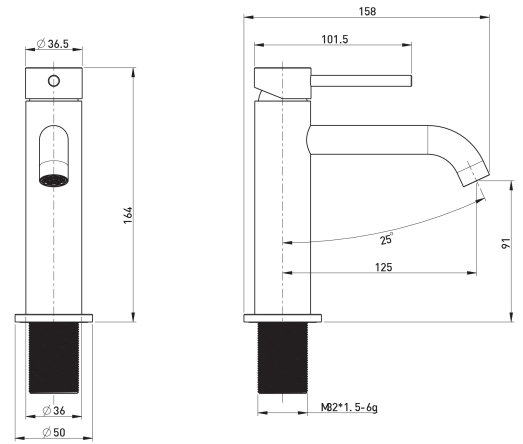

Cobra Tigris Cobra Tigris Standard Basin Mixer BG

Range: Tigris
Description: Cobra Tigris Basin Mixer PillarType Standard, 1/2 FI, Stainless Steel 304 body, 26mm cartridge, Neoperl aerator core Stainless Steel 304 M10xG1/2 X 38.6CM inlet hoses, Thread tube, fixing set, Flow rate 9.63 l/min @300kPa, Brushed Gold.
Product Code: TG-951BG
ERP Code: 137062GN00
Barcode: 6002194165811
Product Features: Cobra FeatherTouch, Cobra TeamAssist, 10 Year Warranty, 2 years on coating, New Tigris
Dimensions: (l) 185mm x (w) 280mm x (h) 65mm
Package Weight: 1.05

Product Images

MOT

Cobra FeatherTouch

Cobra TeamAssist

2 years on coating

10 Year Warranty