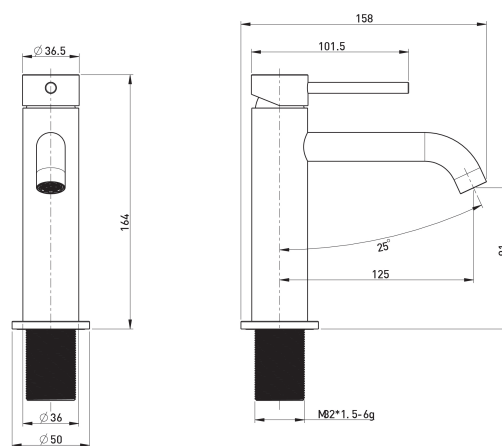

Cobra Tigris Cobra Tigris Standard Basin Mixer Chrome

Range: Tigris
Description: Cobra Tigris Basin Mixer PillarType Standard, 1/2 FI, Stainless Steel 304 body, 26mm cartridge, Neoperl aerator core Stainless Steel 304 M10xG1/2 X 38.6CM inlet hoses, Thread tube, fixing set, Flow rate 9.63 l/min @300kPa, Chrome.
Product Code: TG-951
ERP Code: 1369760000
Barcode: 6002194165651
Product Features: Cobra PureShine, Cobra FeatherTouch, Cobra TeamAssist, 10 Year Warranty, New Tigris
Dimensions: (l) 185mm x (w) 280mm x (h) 65mm
Package Weight: 1.05

Product Images

MOT

Cobra FeatherTouch

Cobra PureShine

Cobra TeamAssist

10 Year Warranty