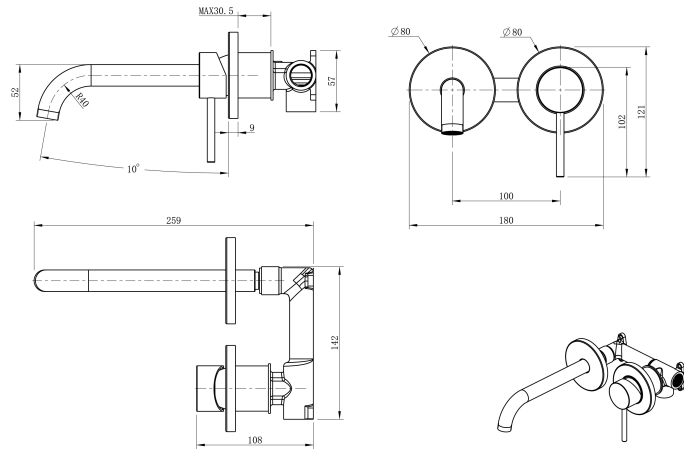

Cobra Tigris Cobra Tigris Basin Mixer Wall Type MB

Range: Tigris
Description: Cobra Tigris Basin Mixer Wall Type, 1/2 FI, Brass body, 35mm cartridge, Neoperl aerator core, Stainless Steel 201 outlet tube, Brass wall cover, Flow rate 7.98 l/min @300kPa, Matte Black.
Product Code: TG-940MB
ERP Code: 137059K000
Barcode: 6002194165781
Product Features: Cobra FeatherTouch, Cobra TeamAssist, 10 Year Warranty, DZR Brass, 2 years on coating, New Tigris
Dimensions: (l) 150mm x (w) 250mm x (h) 70mm
Package Weight: 1.18

Product Images

MOT

Cobra FeatherTouch

DZR Brass

Cobra TeamAssist

2 years on coating

10 Year Warranty