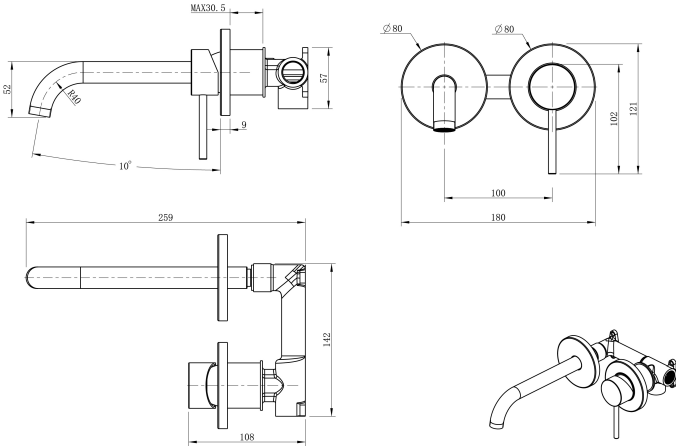

Cobra Tigris Cobra Tigris Basin Mixer Wall Type BN

Range: Tigris
Description: Cobra Tigris Basin Mixer Wall Type, 1/2 FI, Brass body, 35mm cartridge, Neoperl aerator core, Stainless Steel 201 outlet tube, Brass wall cover, Flow rate 7.98 l/min @300kPa, Brushed Nickel.
Product Code: TG-940BN
ERP Code: 137075EN00
Barcode: 6002194165941
Product Features: Cobra FeatherTouch, Cobra TeamAssist, 10 Year Warranty, DZR Brass, 2 years on coating, New Tigris
Dimensions: (l) 150mm x (w) 250mm x (h) 70mm
Package Weight: 1.18

Product Images

MOT

Cobra FeatherTouch

DZR Brass

Cobra TeamAssist

2 years on coating

10 Year Warranty