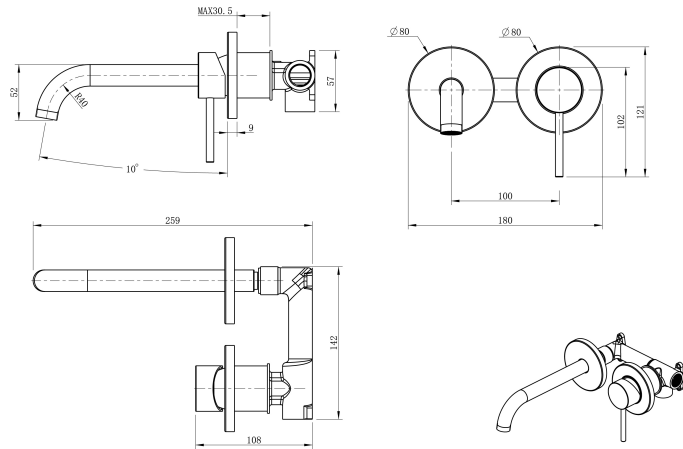

Cobra Tigris Cobra Tigris Basin Mixer Wall Type BGG

Range: Tigris
Description: Cobra Tigris Basin Mixer Wall Type, 1/2 FI, Brass body, 35mm cartridge, Neoperl aerator core, Stainless Steel 201 outlet tube, Brass wall cover, Flow rate 7.98 l/min @300kPa, Brushed Gun Grey.
Product Code: TG-940BGG
ERP Code: 1370832660
Barcode: 6002194166023
Product Features: Cobra FeatherTouch, Cobra TeamAssist, 10 Year Warranty, DZR Brass, 2 years on coating, New Tigris
Dimensions: (l) 150mm x (w) 250mm x (h) 70mm
Package Weight: 1.18

Product Images

MOT

Cobra FeatherTouch

DZR Brass

Cobra TeamAssist

2 years on coating

10 Year Warranty