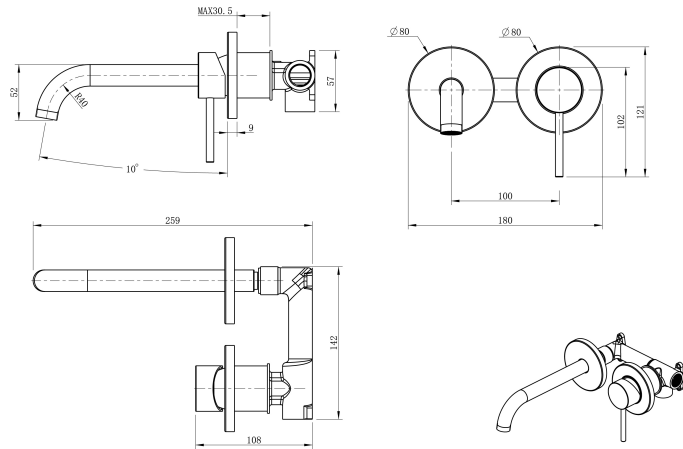

# Cobra Tigris Cobra Tigris Basin Mixer Wall Type Chrome

**Range:** Tigris  
**Description:** Cobra Tigris Basin Mixer Wall Type, 1/2 FI, Brass body, 35mm cartridge, Neoperl aerator core, Stainless Steel 201 outlet tube, Brass wall cover, Flow rate 7.98 l/min @300kPa, Chrome.  
**Product Code:** TG-940  
**ERP Code:** 1370510000  
**Barcode:** 6002194165705  
**Product Features:** Cobra PureShine, Cobra FeatherTouch, Cobra TeamAssist, 10 Year Warranty, DZR Brass, New Tigris  
**Dimensions:** (l) 150mm x (w) 250mm x (h) 70mm  
**Package Weight:** 1.18

## Product Images