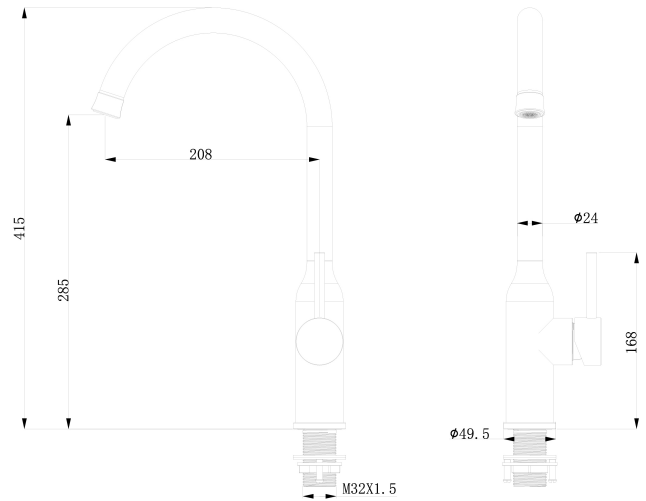

Cobra Saviour Sink Mixer - matte black

Range: Saviour
Description: Cobra Saviour single lever sink mixer finished in matte black. Manufactured from SANS compliant stainless steel. Matte black colour achieved through oil rubbed bronze process. Designed to suit kitchens with a modern, rounded aesthetic. Pillar type with single hole. Standard functionality. Swivel spout. 15mm flexi-connection ends. Cobra FeatherTouch ceramic disc cartridge. Access to Cobra TeamAssist technical service team. Carries a 20 year warranty with regards to tap functionality and 2 year warranty with regards to the black coating.
Product Code: SV-970MB
ERP Code: FSK1D1U1-5ET01
Barcode: 6002194055815
Product Features: Cobra FeatherTouch, Cobra TeamAssist, 20 Year Warranty, JaswicApproved, 2 years on coating, New Kitchen Mixers
Dimensions: (l) 440mm x (w) 240mm x (h) 100mm
Package Weight: 2.57

Product Images

SV-970MB

Flow Chart

Cobra Saviour Sink Mixers

MOT

Cobra TeamAssist

Cobra FeatherTouch

2 years on coating