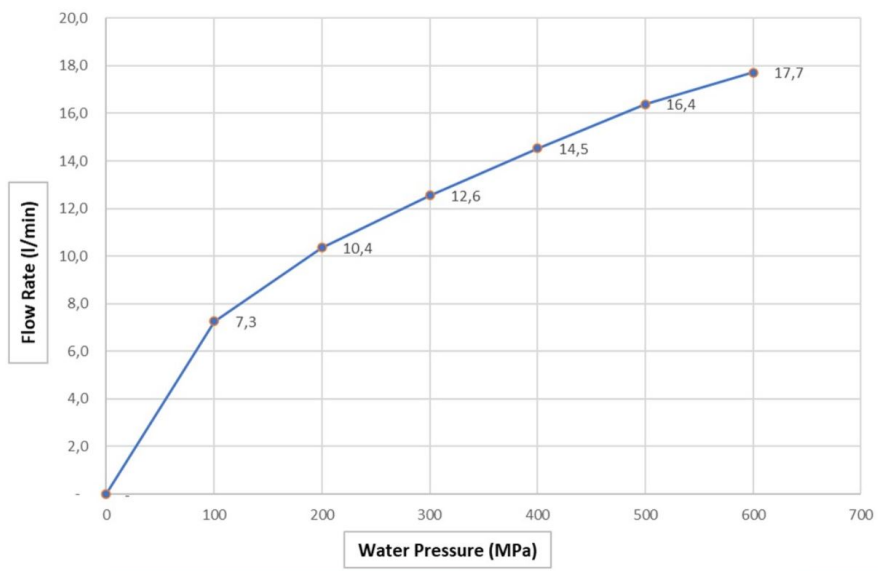

Cobra Saviour Sink Mixers

MOT

Cobra TeamAssist

Cobra FeatherTouch

2 years on coating

20 Year Warranty

JaswicApproved