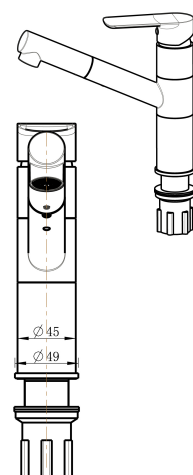

Cobra Seine Matte Black Pull-out Sink Mixer -

Range: Seine Matte Black

Description: Seine single lever sink mixer finished in matte black. Manufactured from SANS compliant dezincification resistant brass. Matte black colour achieved through electrophoretic water plating process. Designed to suit kitchens with a modern, rounded aesthetic. Pillar type with single hole. With pull-out spout. Single spray. Neoperl aerator. Swivel spout. 15mm flexi-connection ends. Packaged with modern fixing tube to allow for easy installation. FeatherTouch 35mm ceramic disc cartridge. Access to TeamAssist technical service team. Carries a 10 year warranty with regards to tap functionality and 2 year warranty with regards to the black coating.

Product Code: SI-972MB

ERP Code: FSK1D1U5-5ET01

Barcode: 6002194060536

Product Features: Cobra FeatherTouch, Cobra TeamAssist, 10 Year Warranty, DZR Brass, JaswicApproved, 2 years on coating, New Kitchen Mixers, New Seine Colours

Dimensions: (l) 450mm x (w) 250mm x (h) 100mm

Package Weight: 2.3

Product Images