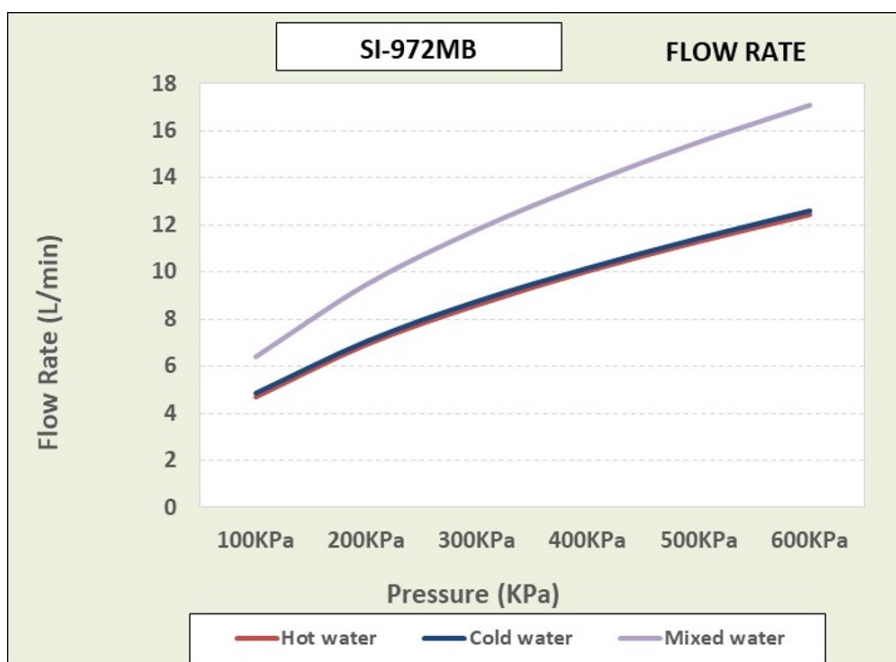

Cobra Seine Matte Black Pull-out Sink Mixer -

Range: Seine Matte Black

Description: Seine single lever sink mixer finished in matte black. Manufactured from SANS compliant dezincification resistant brass. Matte black colour achieved through electrophoretic water plating process. Designed to suit kitchens with a modern, rounded aesthetic. Pillar type with single hole. With pull-out spout. Single spray. Neoperl aerator. Swivel spout. 15mm flexi-connection ends. Packaged with modern fixing tube to allow for easy installation. FeatherTouch 35mm ceramic disc cartridge. Access to TeamAssist technical service team. Carries a 10 year warranty with regards to tap functionality and 2 year warranty with regards to the black coating.

Product Code: SI-972MB

ERP Code: FSK1D1U5-5ET01

Barcode: 6002194060536

Product Features: Cobra FeatherTouch, Cobra TeamAssist, 10 Year Warranty, DZR Brass, JaswicApproved, 2 years on coating, New Kitchen Mixers, New Seine Colours

Dimensions: (l) 450mm x (w) 250mm x (h) 100mm

Package Weight: 2.3

Product Images

Flow Chart