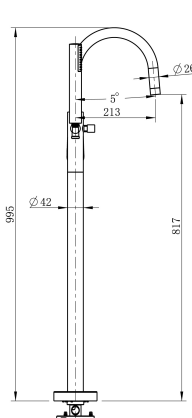

Cobra Seine Brushed Gold Freestanding Bath Mixer

Range: Seine Brushed Gold

Description: Seine single lever freestanding bath mixer. Manufactured with dezincification resistant (DZR) brass. Brushed gold items are coated using a physical vapour deposition (PVD) process. 35mm ceramic disc cartridge. Packaged with sturdy installation base and installation manual. Hand shower attachment contains a 1.5m hose & 3-function ABS plastic hand shower fitting. Access to TeamAssist technical service team. Carries a 10 year warranty on product functionality and 2 year warranty on brushed gold coating. Care & Maintenance - Ensure your product does not come into contact with any lubricants during installation. Chrome plated, matte black and any colour finishes should be wiped with warm soapy water and a soft cloth or sponge. Rinse, then dry and buff with a dry soft cloth. Under no circumstances must any detergents containing hydrochloric acids or abrasives including cream cleansers be used. Do not use abrasive cleaning materials such as scourers. Should your product have an aerator at the water outlet, it should be checked and cleaned regularly.

Product Code: SE-980BG

ERP Code: 101156GN00

Barcode: 6002194153184

Product Features: Cobra FeatherTouch, Cobra TeamAssist, 10 Year Warranty, DZR Brass, 2 years on coating, New Seine Colours

Dimensions: (l) 1055mm x (w) 105mm x (h) 350mm

Package Weight: 7

Product Images

Flow Chart

MOT

Cobra TeamAssist

DZR Brass

Cobra FeatherTouch

10 Year Warranty