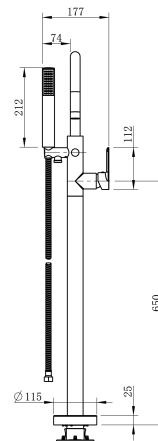

Cobra Seine Brushed Gold Freestanding Bath Mixer

Range: Seine Brushed Gold

Description: Seine single lever freestanding bath mixer. Manufactured with dezincification resistant (DZR) brass. Brushed gold items are coated using a physical vapour deposition (PVD) process. 35mm ceramic disc cartridge. Packaged with sturdy installation base and installation manual. Hand shower attachment contains a 1.5m hose & 3-function ABS plastic hand shower fitting. Access to TeamAssist technical service team. Carries a 10 year warranty on product functionality and 2 year warranty on brushed gold coating. Care & Maintenance - Ensure your product does not come into contact with any lubricants during installation. Chrome plated, matte black and any colour finishes should be wiped with warm soapy water and a soft cloth or sponge. Rinse, then dry and buff with a dry soft cloth. Under no circumstances must any detergents containing hydrochloric acids or abrasives including cream cleansers be used. Do not use abrasive cleaning materials such as scourers. Should your product have an aerator at the water outlet, it should be checked and cleaned regularly.

Product Code: SE-980BG

ERP Code: 101156GN00

Barcode: 6002194153184

Product Features: Cobra FeatherTouch, Cobra TeamAssist, 10 Year Warranty, DZR Brass, 2 years on coating, New Seine Colours

Dimensions: (l) 1055mm x (w) 105mm x (h) 350mm

Package Weight: 7

Product Images

Flow Chart

MOT

Cobra TeamAssist

DZR Brass

Cobra FeatherTouch

10 Year Warranty