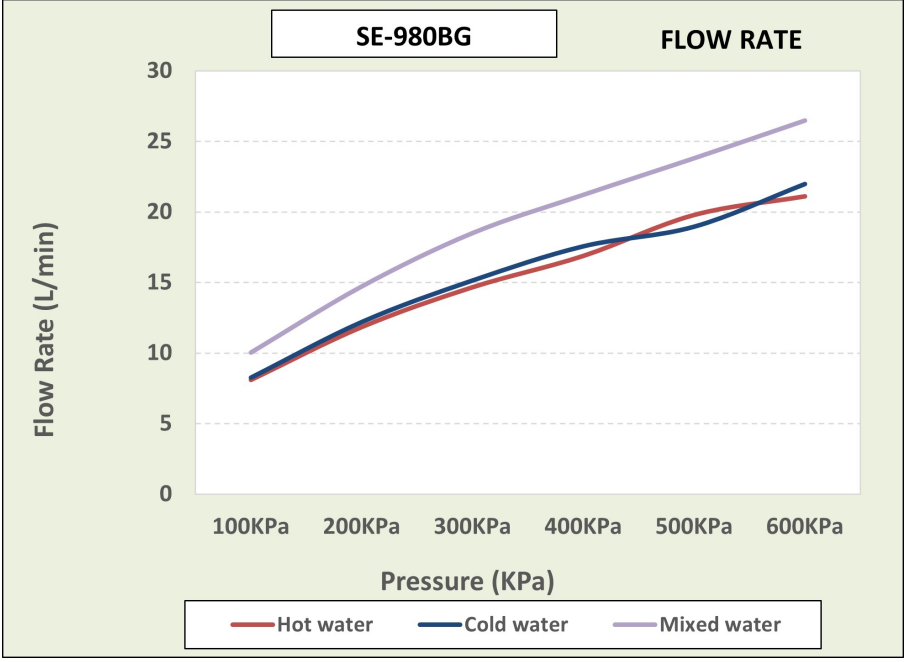

MOT

Cobra TeamAssist

DZR Brass

Cobra FeatherTouch

10 Year Warranty

2 years on coating