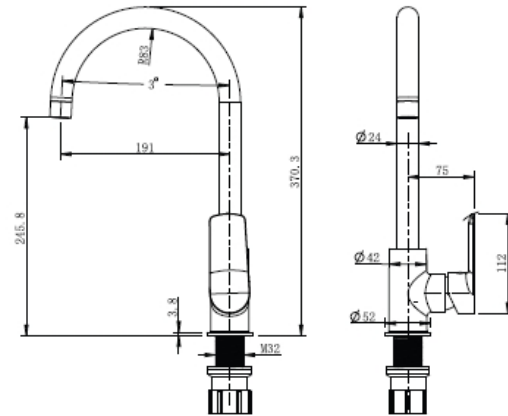

Cobra Seine Brushed Nickel Sink Mixer

Range: Seine Brushed Nickel
Description: Seine single lever sink mixer. Pillar type with single hole. Manufactured with plastic internal waterways. Items are coated using a physical vapour deposition (PVD) process. 15mm flexi-connection ends. Fitted with Neoperl aerator. Convenient tube fixing set. Carries a 10 year warranty on functionality, 2 year warranty on brushed nickel coating.
Product Code: SE-970BN
ERP Code: 101168EN00
Barcode: 6002194153375
Product Features: Cobra FeatherTouch, Cobra TeamAssist, 10 Year Warranty, 2 years on coating, New Seine Colours
Dimensions: (l) 450mm x (w) 70mm x (h) 250mm
Package Weight: 1.4

Product Images