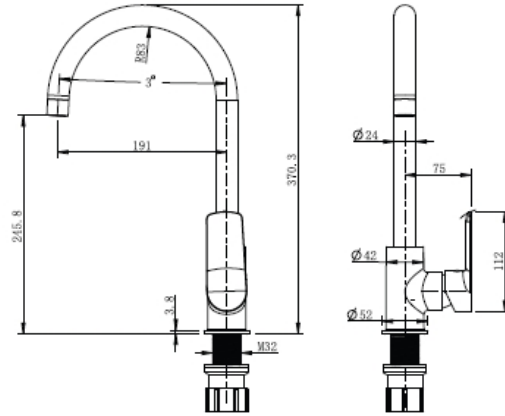

Cobra Seine Brushed Gun Grey Sink Mixer

Range: Seine Brushed Gun Grey
Description: Seine single lever sink mixer. Pillar type with single hole. Manufactured with plastic internal waterways. Items are coated using a physical vapour deposition (PVD) process. 15mm flexi-connection ends. Fitted with Neoperl aerator. Convenient tube fixing set. Carries a 10 year warranty on functionality, 2 year warranty on brushed gun grey coating.
Product Code: SE-970BGG
ERP Code: 1011692660
Barcode: 6002194153382
Product Features: Cobra FeatherTouch, Cobra TeamAssist, 10 Year Warranty, 2 years on coating, New Seine Colours
Dimensions: (l) 450mm x (w) 70mm x (h) 250mm
Package Weight: 1.4

Product Images