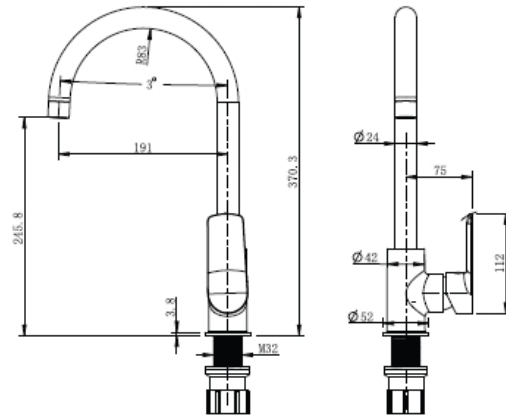

# Cobra Seine Brushed Gold Sink Mixer

**Range:** Seine Brushed Gold  
**Description:** Seine single lever sink mixer. Pillar type with single hole. Manufactured with plastic internal waterways. Items are coated using a physical vapour deposition (PVD) process. 15mm flexi-connection ends. Fitted with Neoperl aerator. Convenient tube fixing set. Carries a 10 year warranty on functionality, 2 year warranty on brushed gold coating.  
**Product Code:** SE-970BG  
**ERP Code:** 101167GN00  
**Barcode:** 6002194153368  
**Product Features:** Cobra FeatherTouch, Cobra TeamAssist, 10 Year Warranty, 2 years on coating, New Seine Colours  
**Dimensions:** (l) 450mm x (w) 70mm x (h) 250mm  
**Package Weight:** 1.4

## Product Images