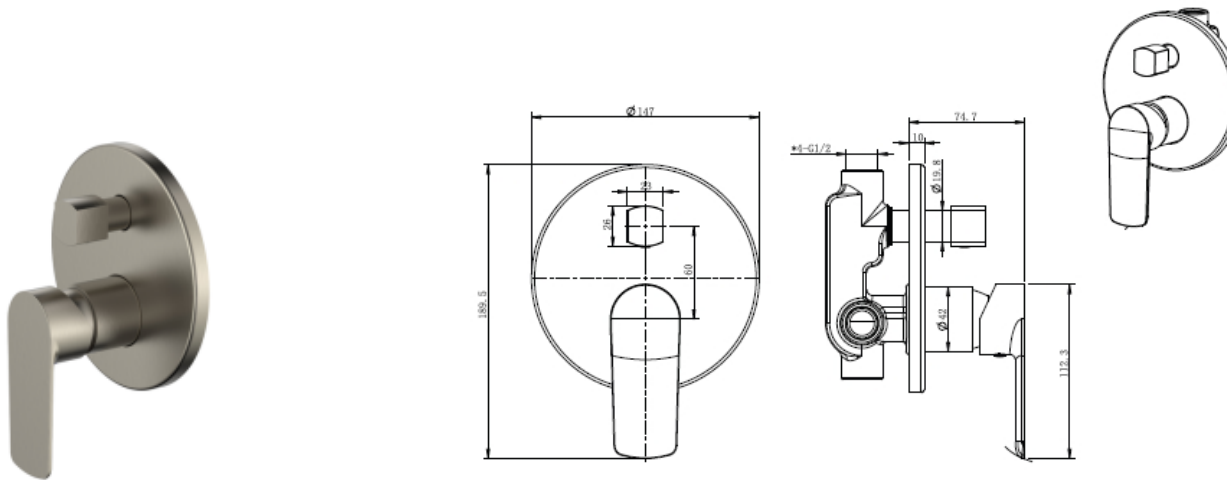

Cobra Seine Brushed Nickel Bath/Shower Mixer Diverter

Range: Seine Brushed Nickel
Description: Seine single lever concealed diverter mixer. Trim set & underwall body included. Underwall body manufactured with dezincification resistant (DZR) brass. Items are coated using a physical vapour deposition (PVD) process. 15mm female connection ends. 10 year warranty on functionality, 2 year warranty on brushed nickel coating.
Product Code: SE-961BN
ERP Code: 101165EN00
Barcode: 6002194153344
Product Features: Cobra FeatherTouch, Cobra TeamAssist, 10 Year Warranty, DZR Brass, JaswicApproved, 2 years on coating, New Seine Colours
Dimensions: (l) 200mm x (w) 75mm x (h) 160mm
Package Weight: 1.4

Product Images

MOT

Cobra TeamAssist

DZR Brass

Cobra FeatherTouch

10 Year Warranty

2 years on coating

JaswicApproved