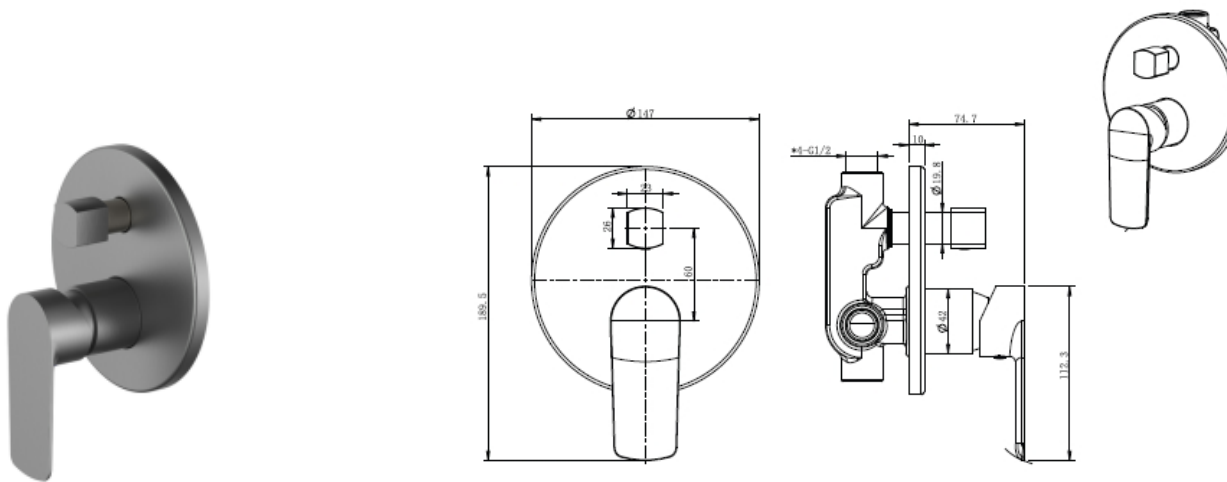

Cobra Seine Brushed Gun Grey Bath/Shower Mixer Diverter

Range: Seine Brushed Gun Grey
Description: Seine single lever concealed diverter mixer. Trim set & underwall body included. Underwall body manufactured with dezincification resistant (DZR) brass. Items are coated using a physical vapour deposition (PVD) process. 15mm female connection ends. 10 year warranty on functionality, 2 year warranty on brushed gun grey coating.
Product Code: SE-961BGG
ERP Code: 1011662660
Barcode: 6002194153351
Product Features: Cobra FeatherTouch, Cobra TeamAssist, 10 Year Warranty, DZR Brass, JaswicApproved, 2 years on coating, New Seine Colours
Dimensions: (l) 200mm x (w) 75mm x (h) 160mm
Package Weight: 1.5

Product Images

MOT

Cobra TeamAssist

DZR Brass

Cobra FeatherTouch

10 Year Warranty

2 years on coating

JaswicApproved