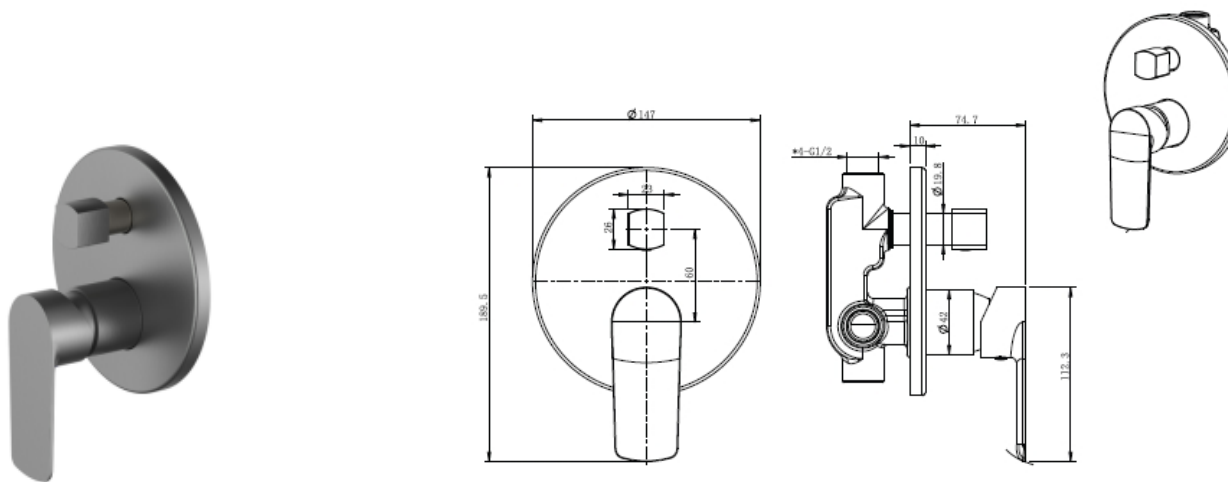

Cobra Seine Brushed Gun Grey Bath/Shower Mixer Diverter

Range: Seine Brushed Gun Grey

Description: Seine single lever concealed diverter mixer. Trim set & underwall body included. Underwall body manufactured with dezincification resistant (DZR) brass. Items are coated using a physical vapour deposition (PVD) process. 15mm female connection ends. 10 year warranty on functionality, 2 year warranty on brushed gun grey coating. Care & Maintenance - Ensure your product does not come into contact with any lubricants during installation. Chrome plated, matte black and any colour finishes should be wiped with warm soapy water and a soft cloth or sponge. Rinse, then dry and buff with a dry soft cloth. Under no circumstances must any detergents containing hydrochloric acids or abrasives including cream cleansers be used. Do not use abrasive cleaning materials such as scourers. Should your product have an aerator at the water outlet, it should be checked and cleaned regularly.

Product Code: SE-961BGG

ERP Code: 1011662660

Barcode: 6002194153351

Product Features: Cobra FeatherTouch, Cobra TeamAssist, 10 Year Warranty, DZR Brass, JaswicApproved, 2 years on coating, New Seine Colours

Dimensions: (l) 200mm x (w) 75mm x (h) 160mm

Package Weight: 1.5

Product Images

MOT

Cobra TeamAssist

DZR Brass

Cobra FeatherTouch

10 Year Warranty

2 years on coating

JaswicApproved