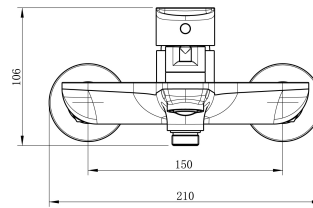

Cobra Seine Brushed Nickel Bath Mixer Exposed

Range: Seine Brushed Nickel

Description: Seine single lever exposed bath mixer with diverter. Wall mounted, 2 hole. Manufactured with dezincification resistant (DZR) brass. Items are coated using a physical vapour deposition (PVD) process. 15mm connection ends. Fitted with Neoperl perlator. Hand shower & hose sold separately. 10 year warranty on functionality, 2 year warranty on brushed nickel coating.

Dimensions: (l) 215mm x (w) 115mm x (h) 180mm

Package Weight: 1.8

Product Images

Flow Chart

MOT

Cobra TeamAssist

DZR Brass

Cobra FeatherTouch