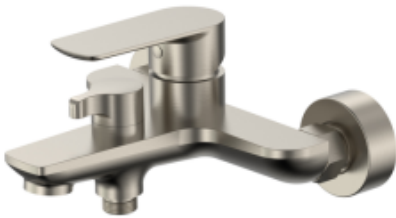

Cobra Seine Brushed Nickel Bath Mixer Exposed

Range: Seine Brushed Nickel

Description: Seine single lever exposed bath mixer with diverter. Wall mounted, 2 hole. Manufactured with dezincification resistant (DZR) brass. Items are coated using a physical vapour deposition (PVD) process. 15mm connection ends. Fitted with Neoperl perlator. Hand shower & hose sold separately. 10 year warranty on functionality, 2 year warranty on brushed nickel coating.

Product Code: SE-959BN

ERP Code: 101119EN00

Barcode: 6002194153283

Product Features: Cobra FeatherTouch, Cobra TeamAssist, 10 Year Warranty, DZR Brass, JaswicApproved, 2 years on coating, New Seine Colours

Dimensions: (l) 215mm x (w) 115mm x (h) 180mm

Package Weight: 1.8

Product Images

Flow Chart

MOT

Cobra TeamAssist

DZR Brass

Cobra FeatherTouch