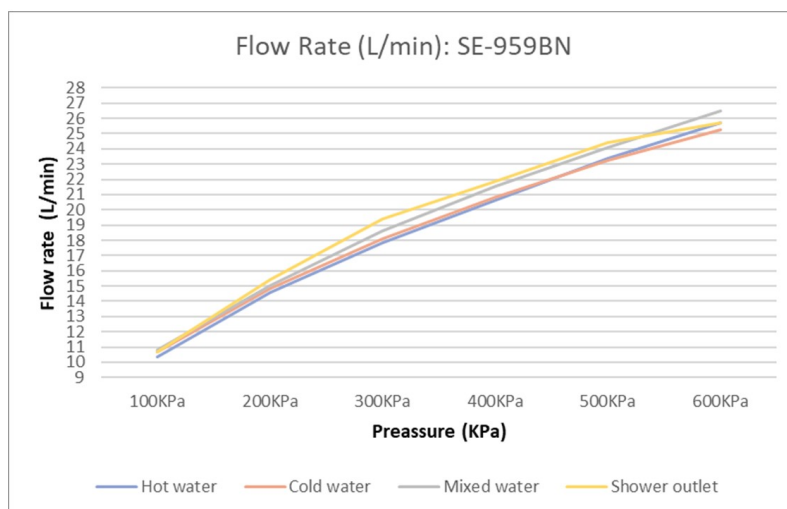

Flow Chart

MOT

Cobra TeamAssist

DZR Brass

Cobra FeatherTouch

10 Year Warranty

2 years on coating

JaswicApproved