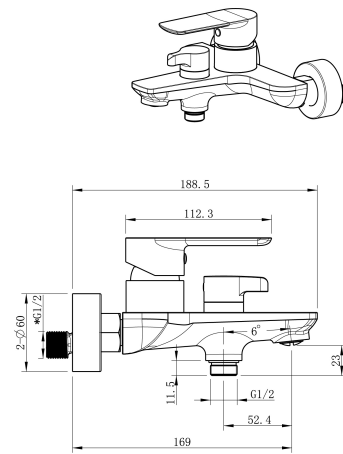

Cobra Seine Brushed Nickel Bath Mixer Exposed

Range: Seine Brushed Nickel

Description: Seine single lever exposed bath mixer with diverter. Wall mounted, 2 hole. Manufactured with dezincification resistant (DZR) brass. Items are coated using a physical vapour deposition (PVD) process. 15mm connection ends. Fitted with Neoperl perlator. Hand shower & hose sold separately. 10 year warranty on functionality, 2 year warranty on brushed nickel coating.

Product Code: SE-959BN

ERP Code: 101119EN00

Barcode: 6002194153283

Product Features: Cobra FeatherTouch, Cobra TeamAssist, 10 Year Warranty, DZR Brass, JaswicApproved, 2 years on coating, New Seine Colours

Dimensions: (l) 215mm x (w) 115mm x (h) 180mm

Package Weight: 1.8

Product Images

Flow Chart

MOT

Cobra TeamAssist

DZR Brass

Cobra FeatherTouch