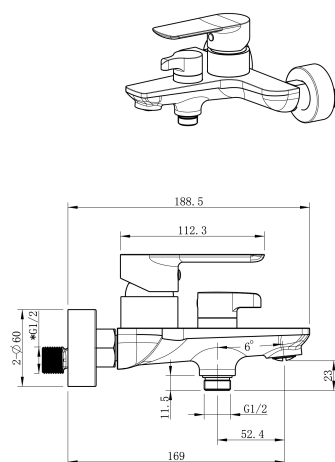

Cobra Seine Brushed Gun Grey Bath Mixer Exposed

Range: Seine Brushed Gun Grey

Description: Seine single lever exposed bath mixer with diverter. Wall mounted, 2 hole. Manufactured with dezincification resistant (DZR) brass. Items are coated using a physical vapour deposition (PVD) process. 15mm connection ends. Fitted with Neoperl perlator. Hand shower & hose sold separately. 10 year warranty on functionality, 2 year warranty on brushed gun grey coating.

Product Code: SE-959BGG

ERP Code: 1011602660

Barcode: 6002194153290

Product Features: Cobra FeatherTouch, Cobra TeamAssist, 10 Year Warranty, DZR Brass, JaswicApproved, 2 years on coating, New Seine Colours

Dimensions: (l) 215mm x (w) 115mm x (h) 180mm

Package Weight: 1.8

Product Images

Flow Chart

MOT

Cobra TeamAssist

DZR Brass

Cobra FeatherTouch