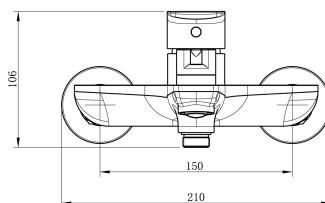

Cobra Seine Brushed Gun Grey Bath Mixer Exposed

Range: Seine Brushed Gun Grey

Description: Seine single lever exposed bath mixer with diverter. Wall mounted, 2 hole. Manufactured with dezincification resistant (DZR) brass. Items are coated using a physical vapour deposition (PVD) process. 15mm connection ends. Fitted with Neoperl perlator. Hand shower & hose sold separately. 10 year warranty on functionality, 2 year warranty on brushed gun grey coating.

Dimensions: (l) 215mm x (w) 115mm x (h) 180mm

Package Weight: 1.8

Product Images

Flow Chart

MOT

Cobra TeamAssist

DZR Brass

Cobra FeatherTouch