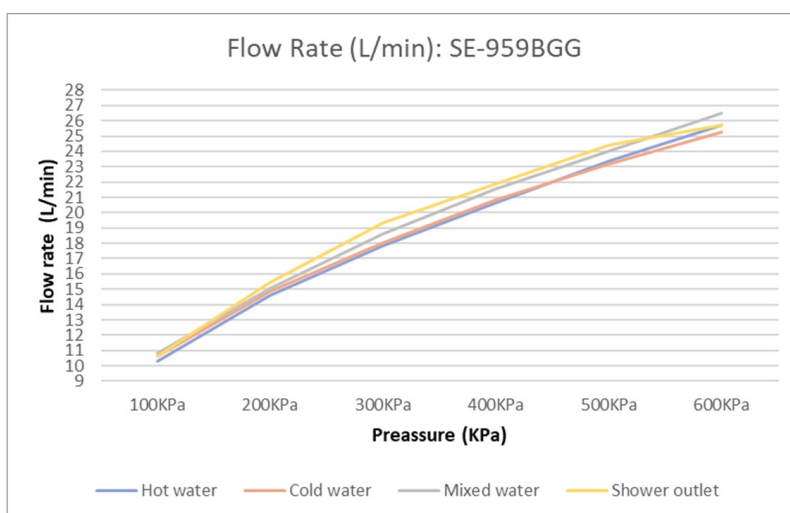

Flow Chart

MOT

Cobra TeamAssist

DZR Brass

Cobra FeatherTouch

10 Year Warranty

2 years on coating

JaswicApproved